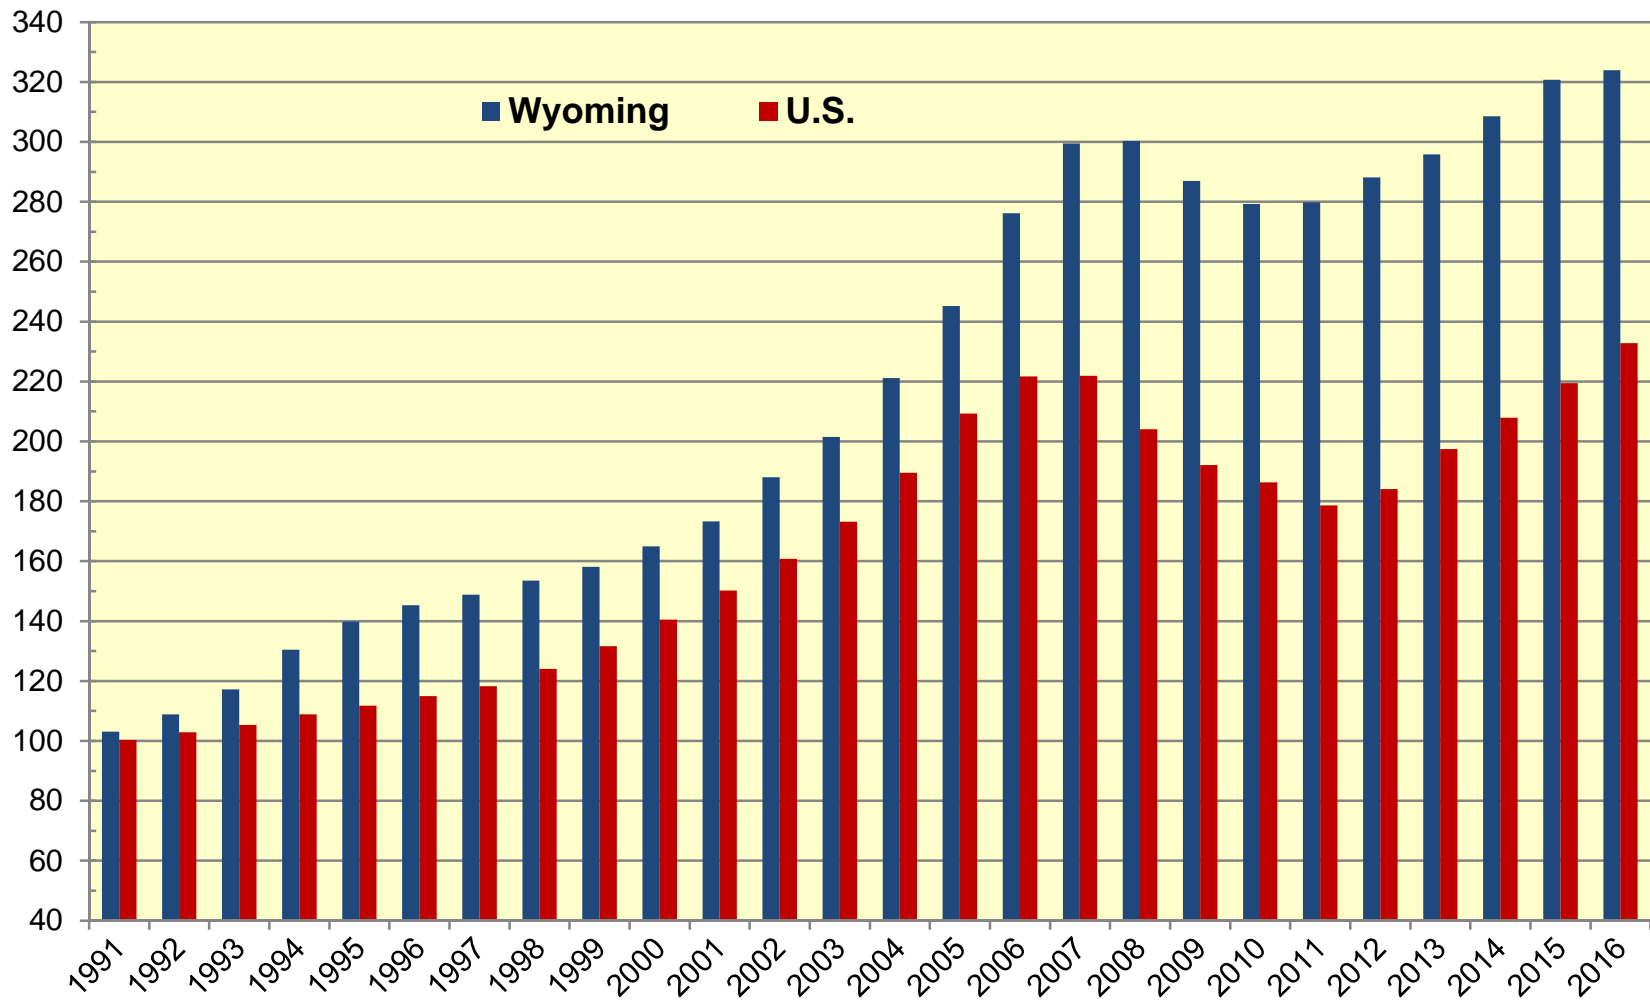

## Single Family House Price Index (1Q1991 = 100)

Source: Federal Housing Finance Agency (<http://www.fhfa.gov/>)

Prepared by Wyoming Economic Analysis Division (<http://eativ.state.wy.us>)