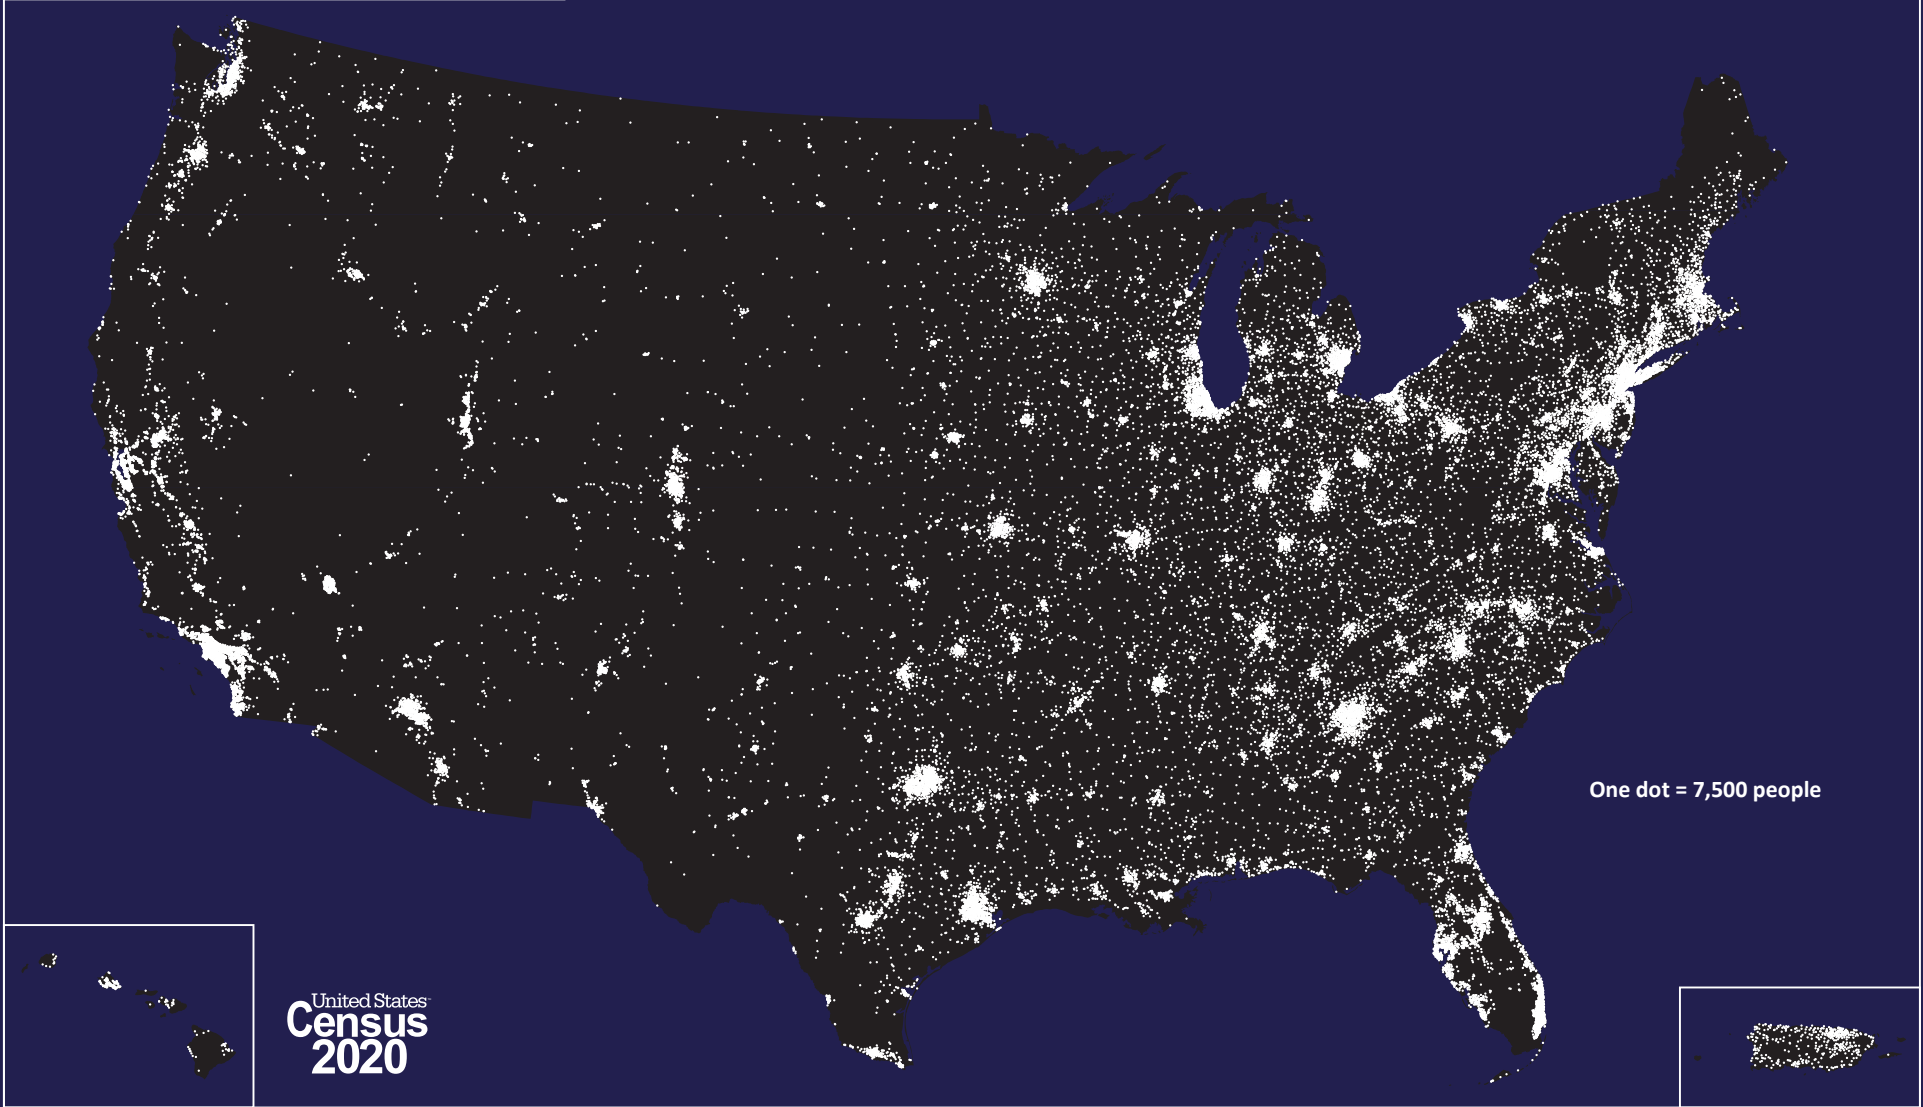

2020 POPULATION DISTRIBUTION IN THE UNITED STATES AND PUERTO RICO

One dot = 7,500 people

United States
**Census
2020**