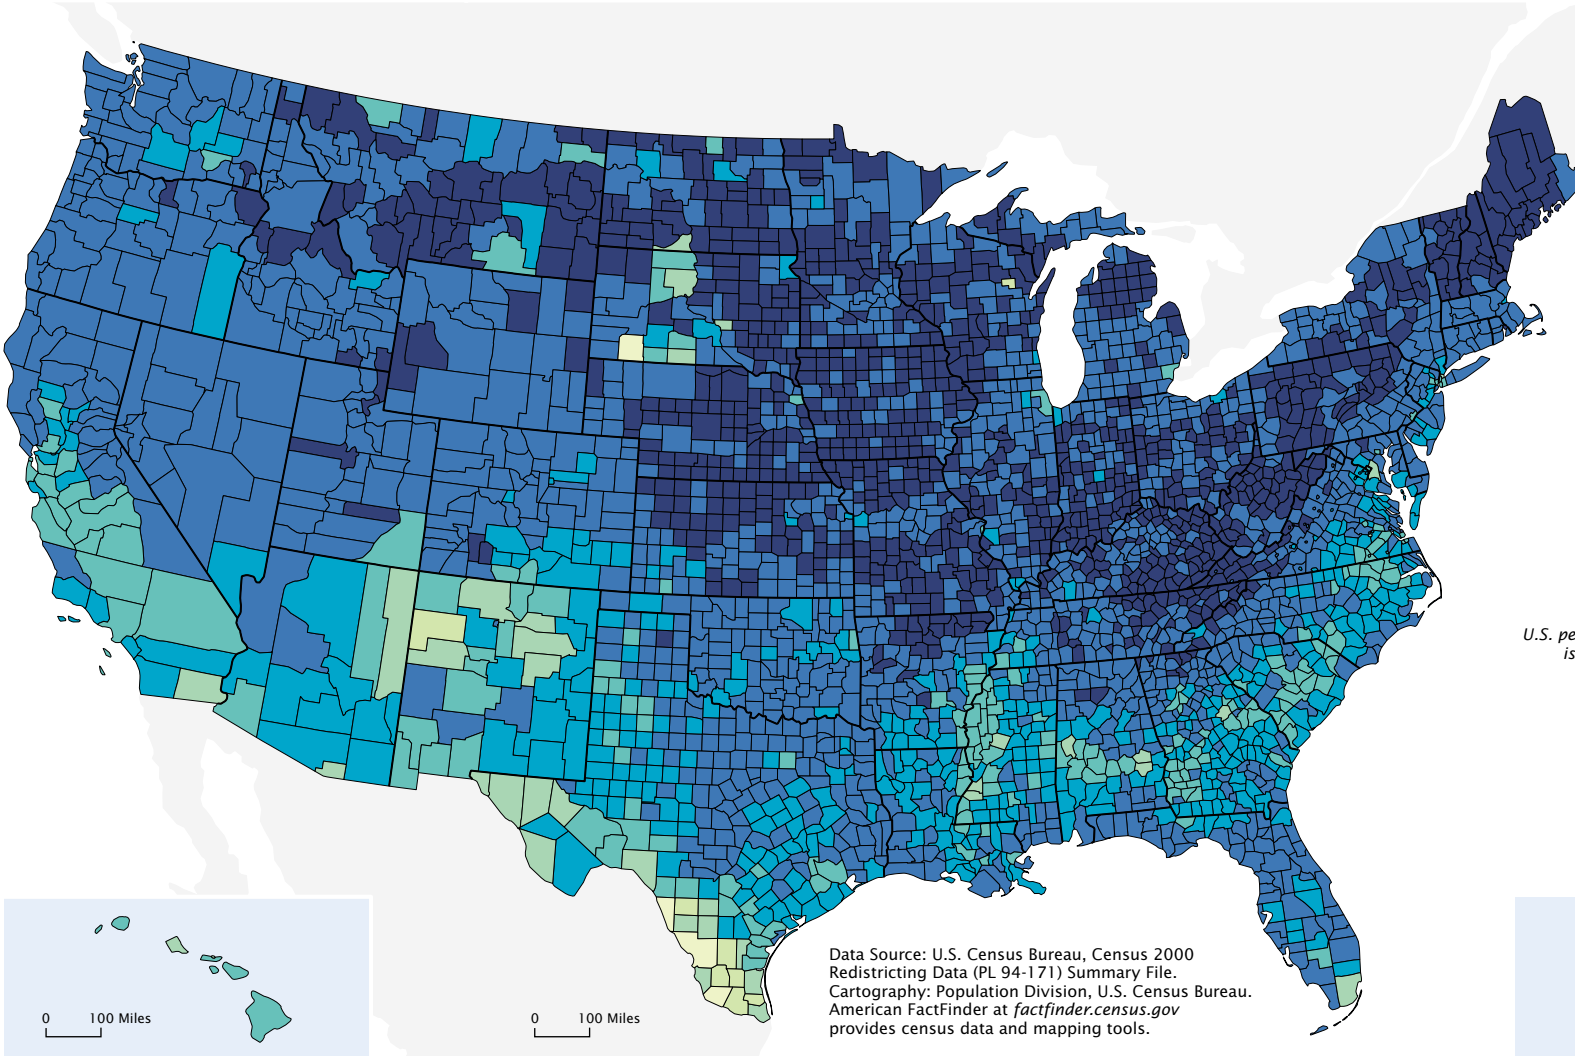

Percent of Population, 2000
 One Race:
 White
 Not Hispanic or Latino Origin

Not Hispanic:
 People indicating
 exactly one race,
 White, as a percent
 of total population
 by state

This map is one of a series of 14 "Percent of Population" maps with comparable categories for counties. Breaks defining map categories differ by small amounts among maps in the series to include the U.S. percent for the specific group mapped.

Population not Hispanic or Latino origin:
 People indicating exactly one race, White, as a percent of total population by county

Data Source: U.S. Census Bureau, Census 2000 Redistricting Data (PL 94-171) Summary File.
 Cartography: Population Division, U.S. Census Bureau.
 American FactFinder at factfinder.census.gov provides census data and mapping tools.