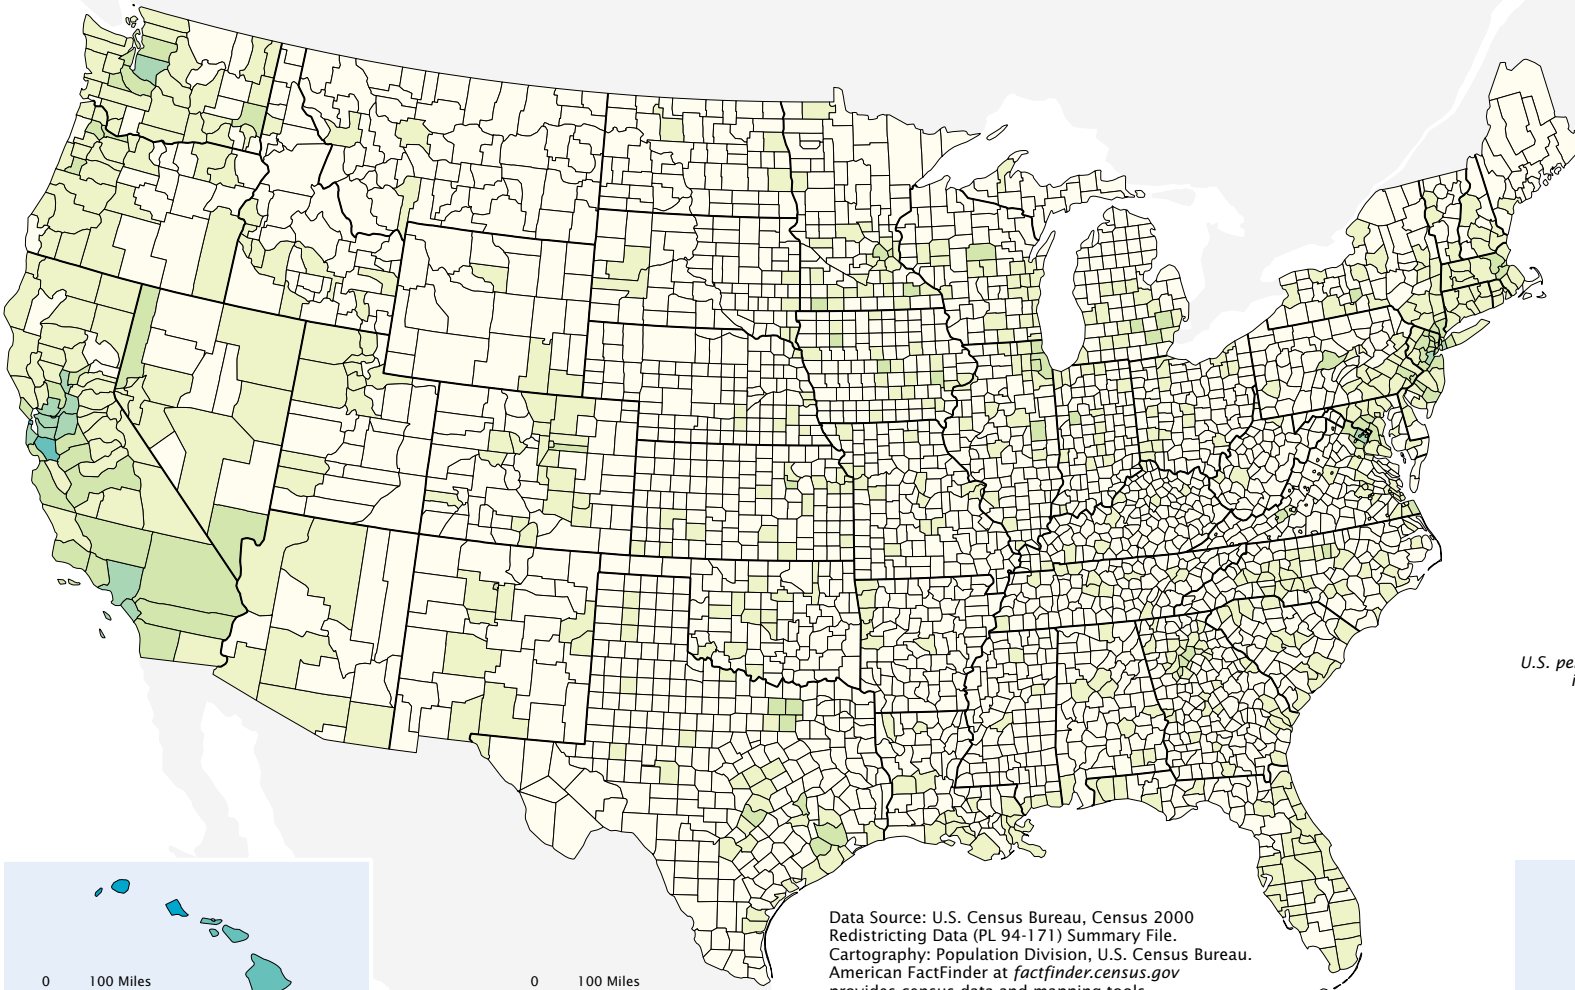

# Percent of Population, 2000 One or More Races Including Asian

People indicating one or more races including Asian as a percent of total population by state

This map is one of a series of 14 "Percent of Population" maps with comparable categories for counties. Breaks defining map categories differ by small amounts among maps in the series to include the U.S. percent for the specific group mapped.

People indicating one or more races including Asian as a percent of total population by county

Data Source: U.S. Census Bureau, Census 2000 Redistricting Data (PL 94-171) Summary File.  
Cartography: Population Division, U.S. Census Bureau.  
American FactFinder at [factfinder.census.gov](http://factfinder.census.gov) provides census data and mapping tools.