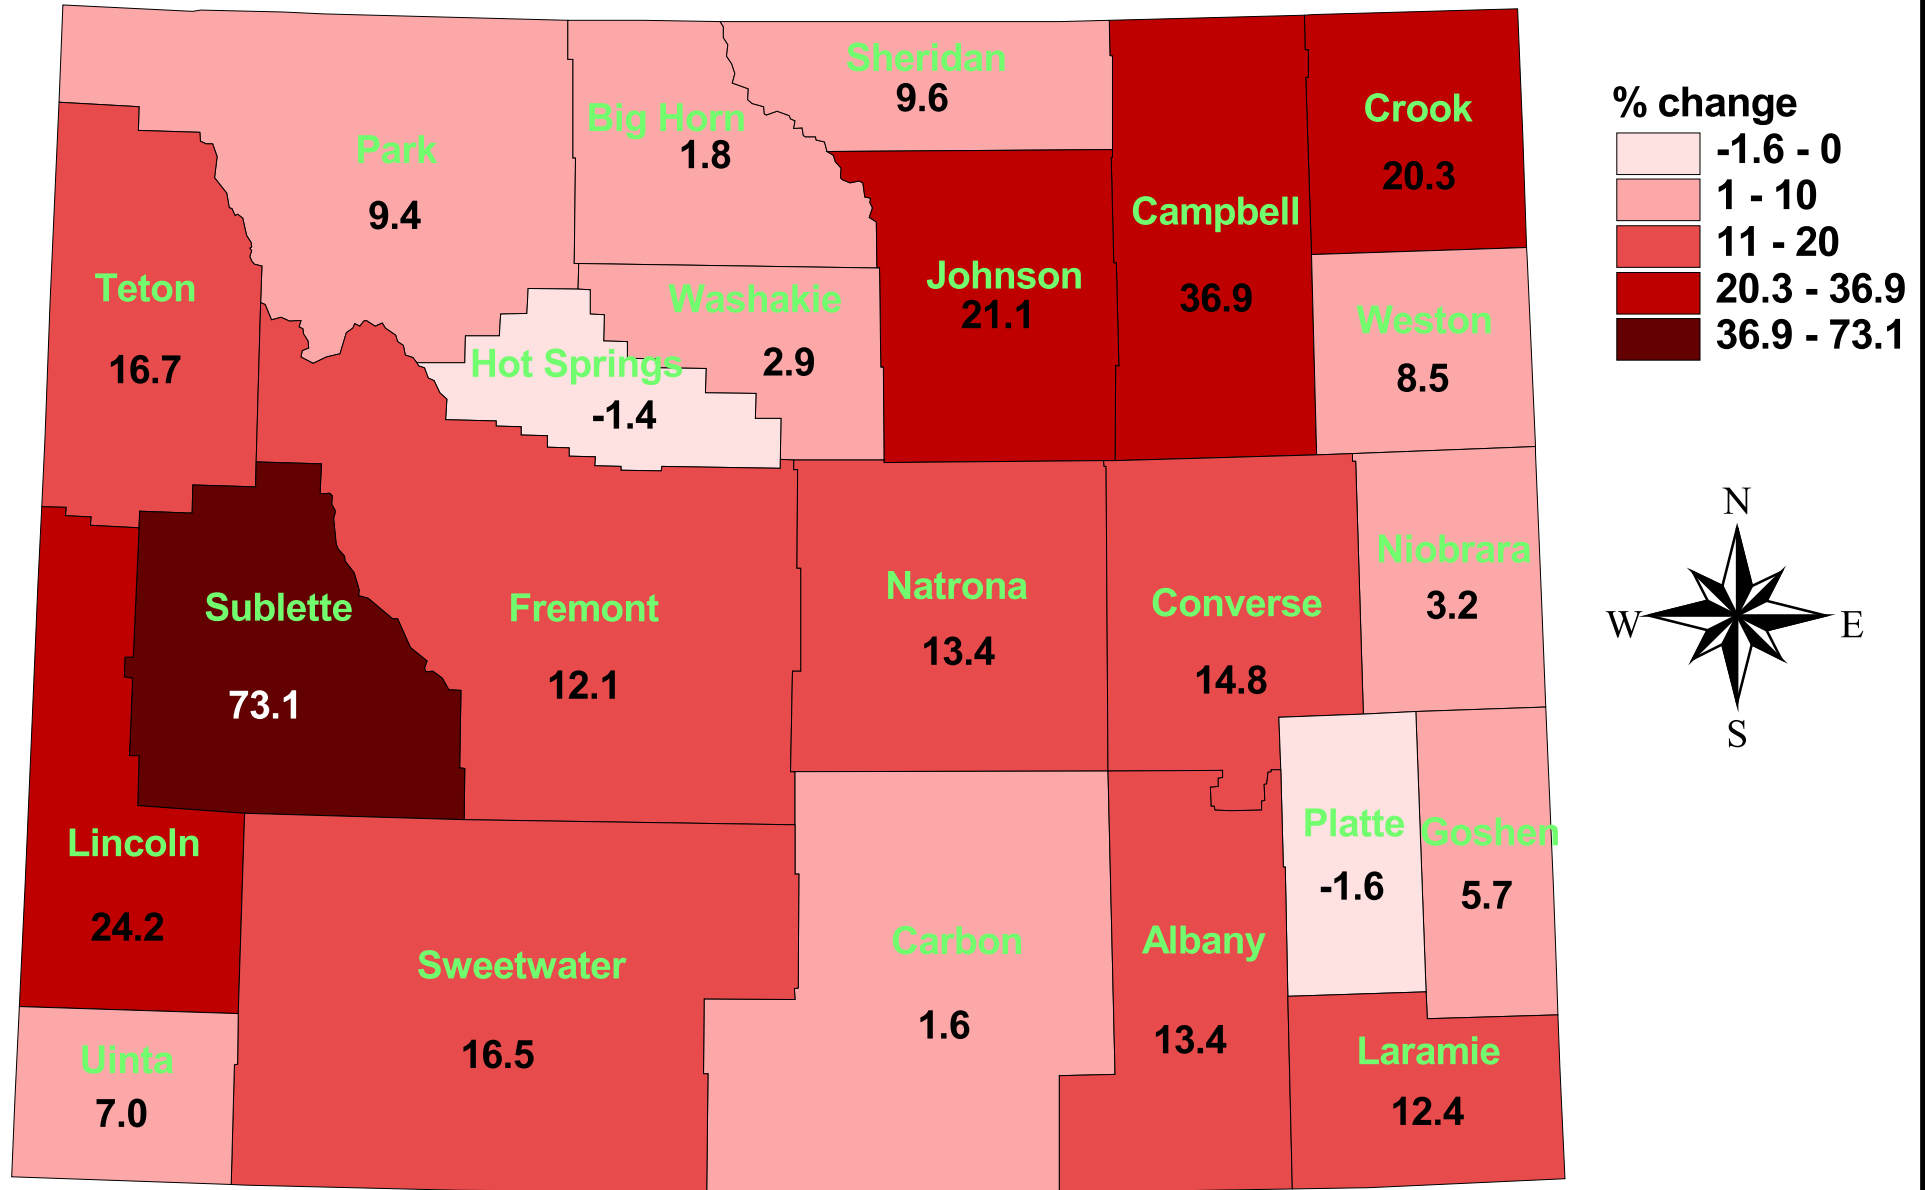

Percent Change in Resident Population by County: 2000-2010

Wyoming = 14.1%

Source: U.S. Census Bureau

Prepared by Wyoming Economic Analysis Division