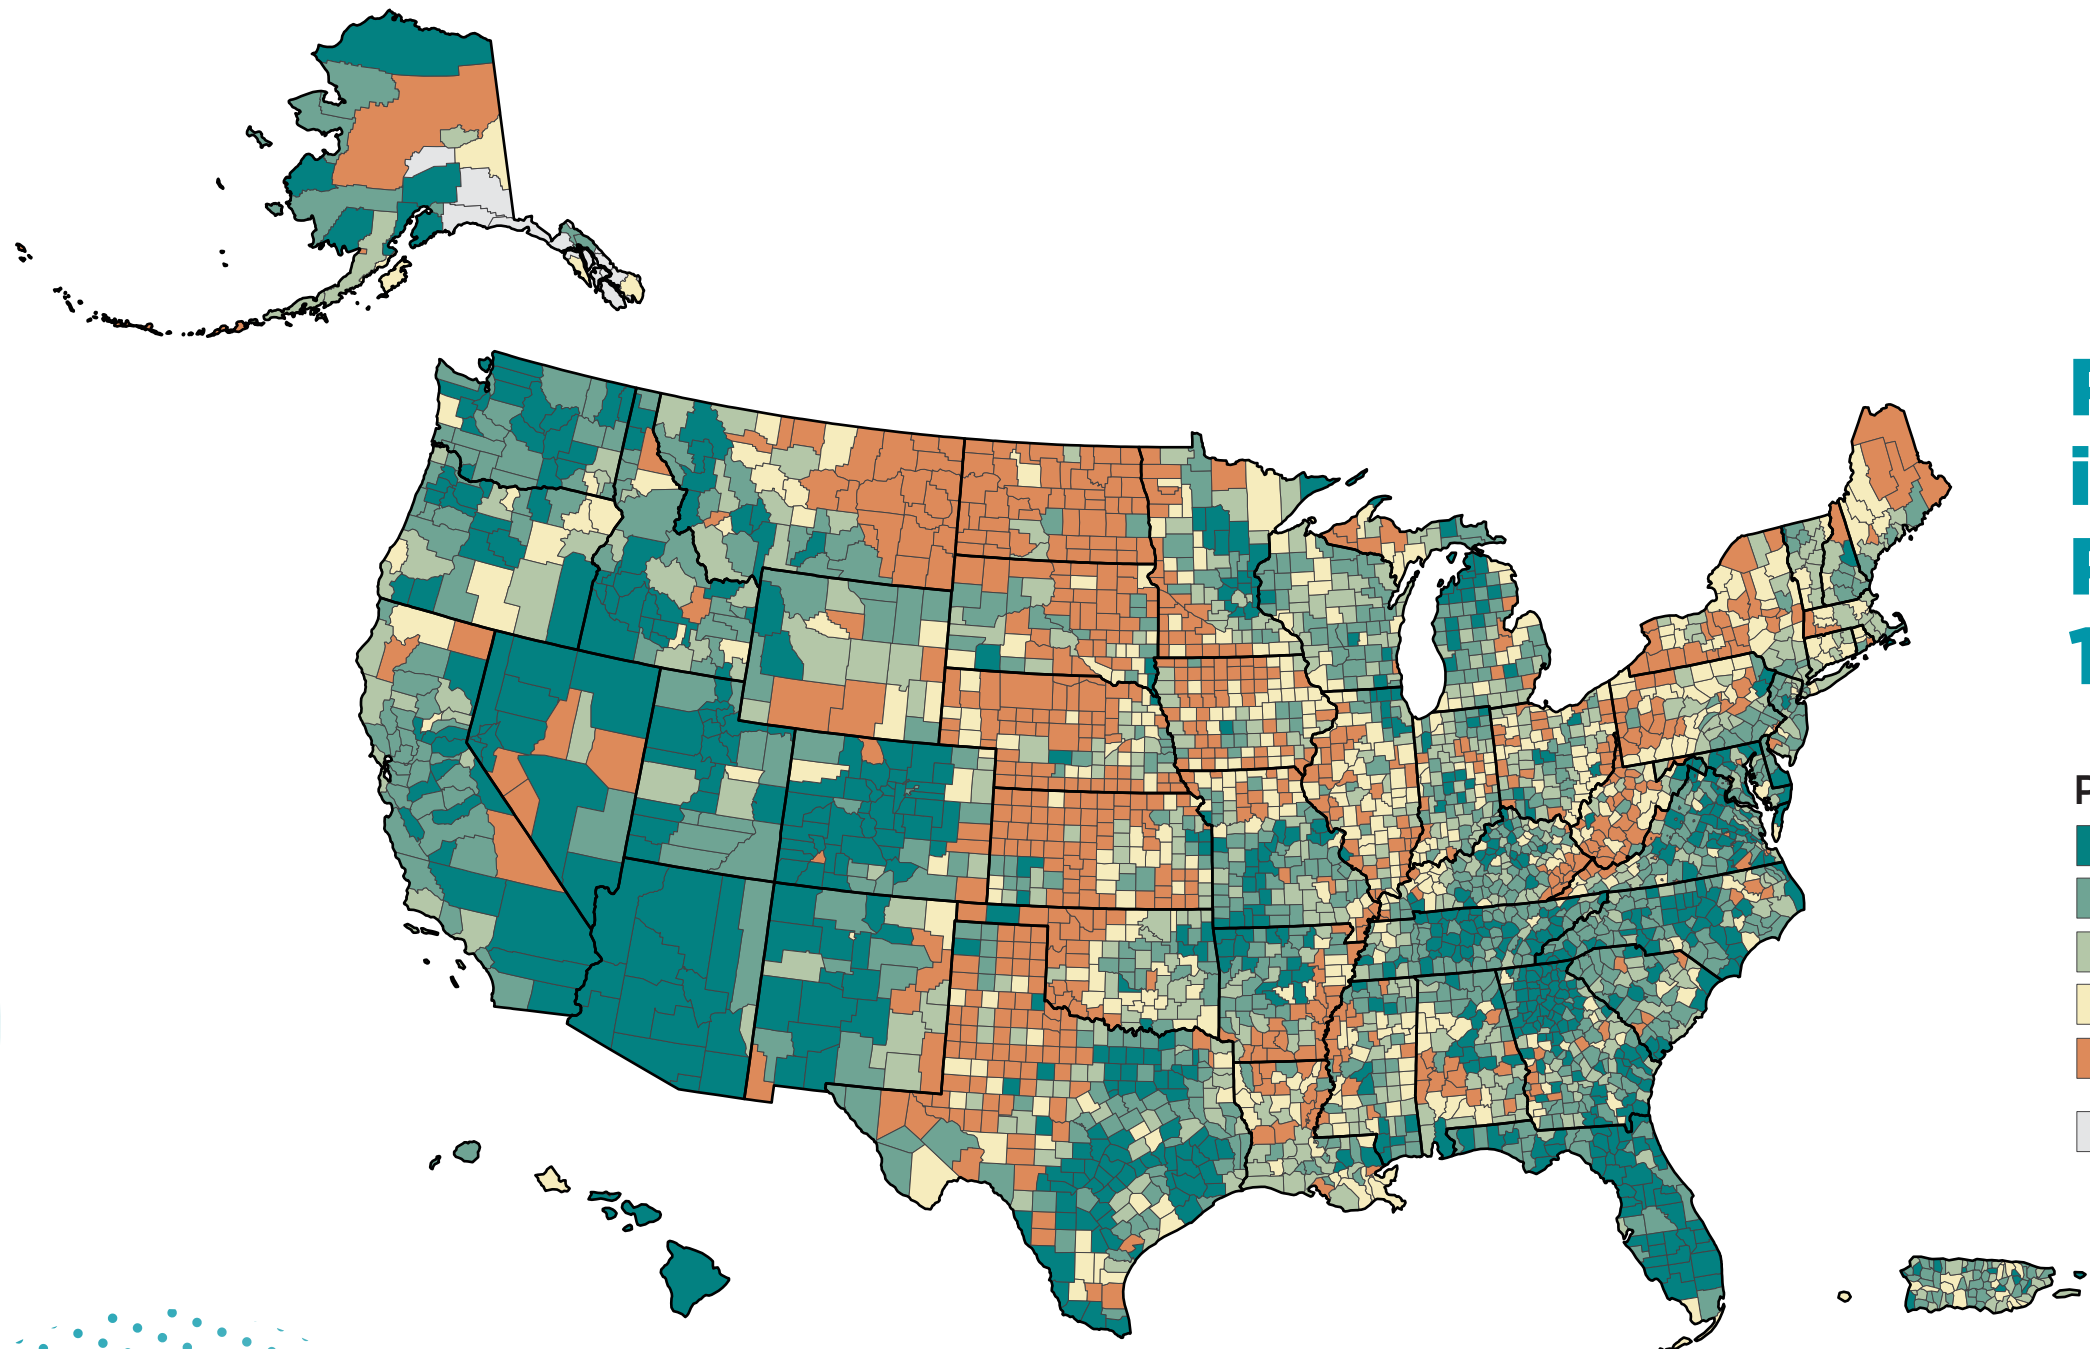

Percent Change in County Population: 2010 to 2020

- Percent change
- 20.0 or more
 - 10.0 to 19.9
 - 5.0 to 9.9
 - 0.0 to 4.9
 - Less than 0.0
 - Comparable data not available

Percent Change in County Population: 2000 to 2010

- Percent change
- 20.0 or more
 - 10.0 to 19.9
 - 5.0 to 9.9
 - 0.0 to 4.9
 - Less than 0.0
 - Comparable data not available

Percent Change in County Population: 1990 to 2000

Percent change

- 20.0 or more
- 10.0 to 19.9
- 5.0 to 9.9
- 0.0 to 4.9
- Less than 0.0
- Comparable data not available