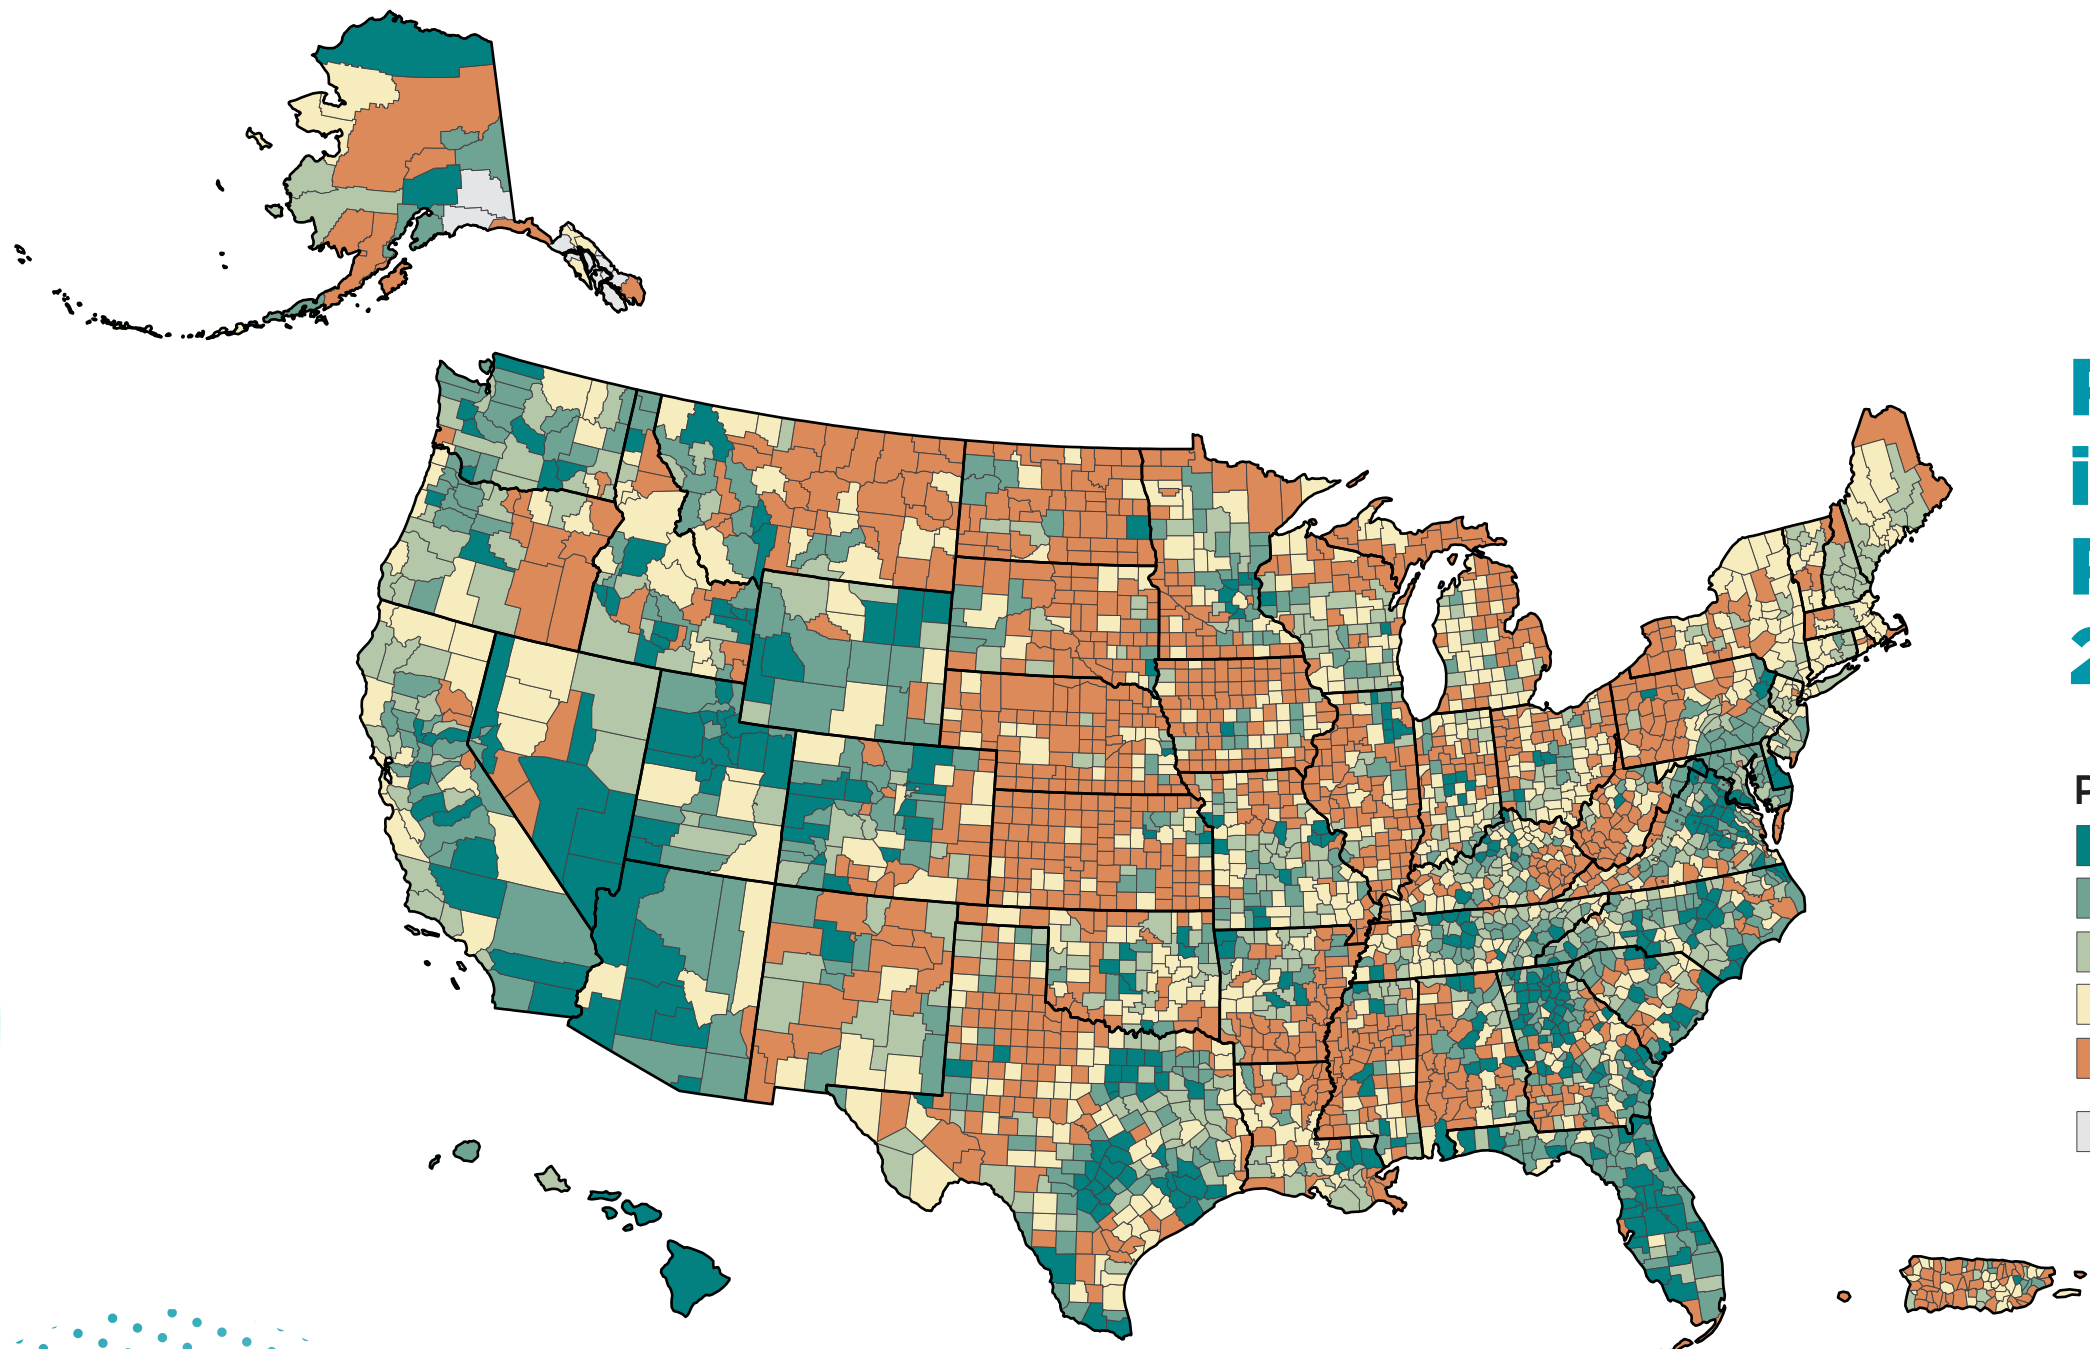

Percent Change in County Population: 2010 to 2020

- Percent change
- 20.0 or more
 - 10.0 to 19.9
 - 5.0 to 9.9
 - 0.0 to 4.9
 - Less than 0.0
 - Comparable data not available

Percent Change in County Population: 2000 to 2010

- Percent change
- 20.0 or more
 - 10.0 to 19.9
 - 5.0 to 9.9
 - 0.0 to 4.9
 - Less than 0.0
 - Comparable data not available

Percent Change in County Population: 1990 to 2000

Percent change

- 20.0 or more
- 10.0 to 19.9
- 5.0 to 9.9
- 0.0 to 4.9
- Less than 0.0
- Comparable data not available