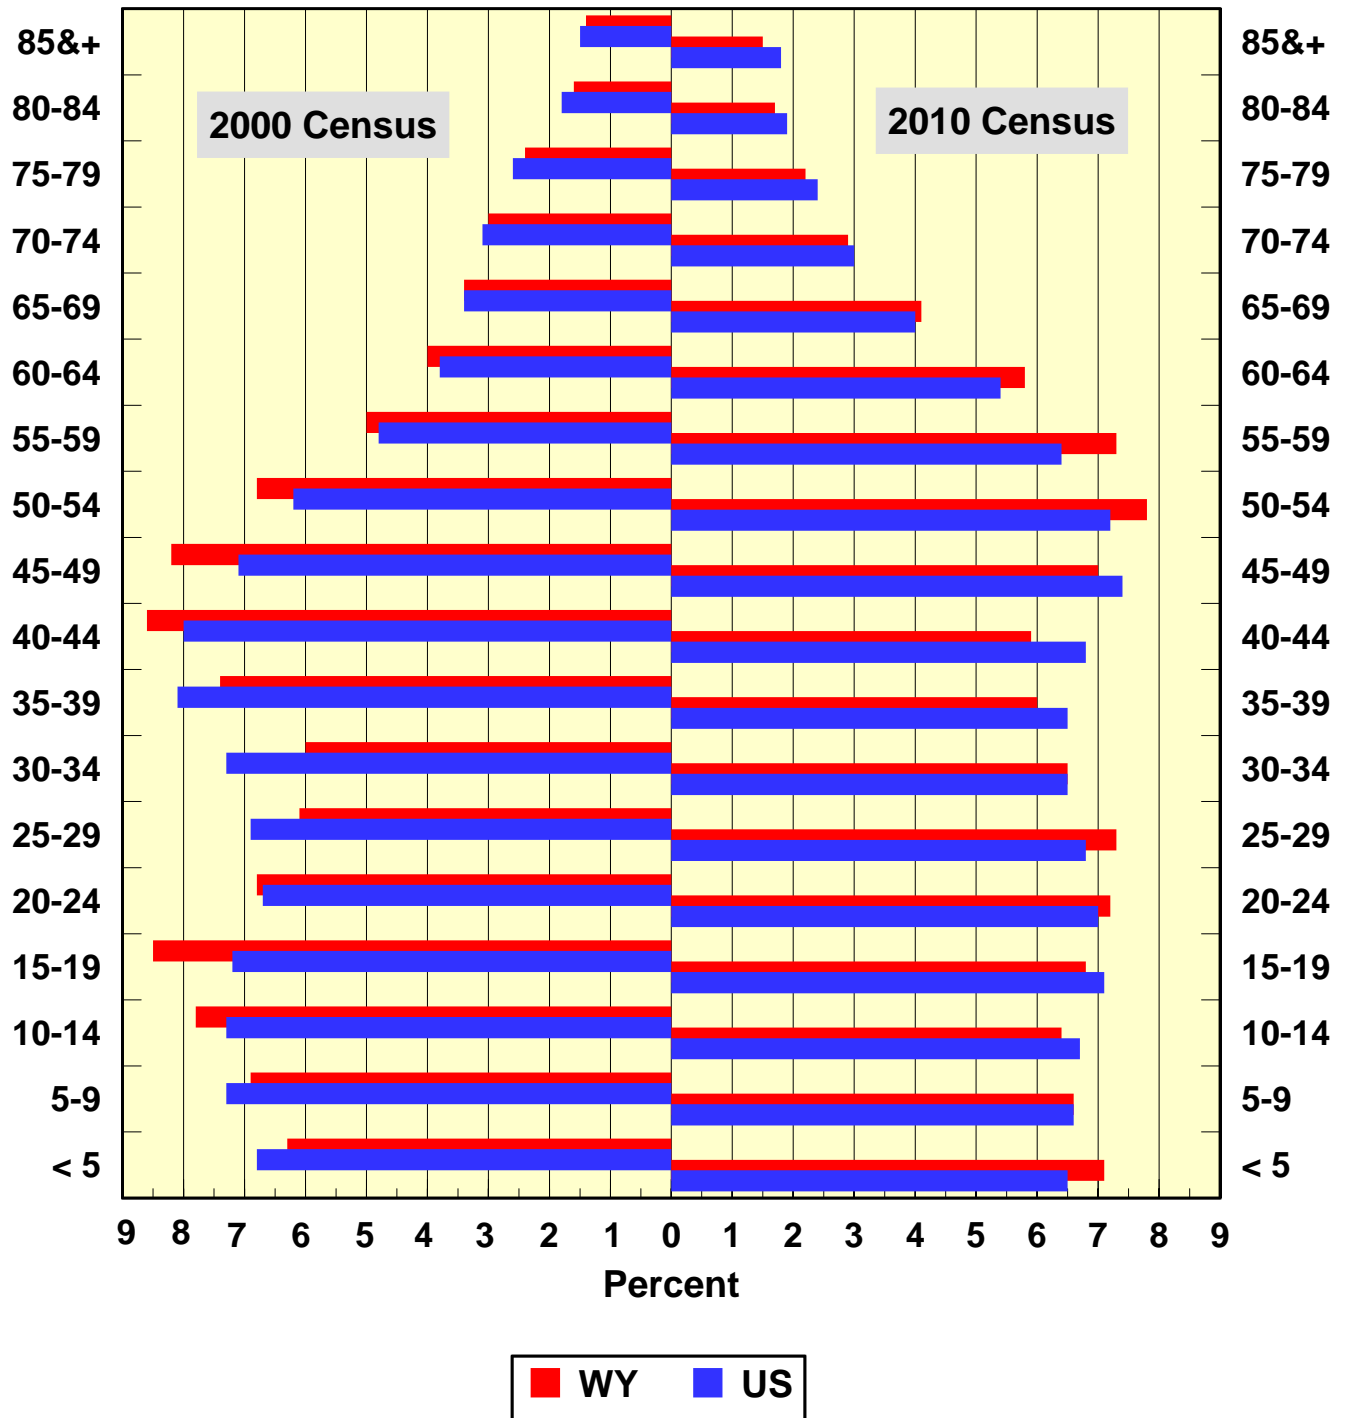

Population Distribution by Age Group: %

Source: U.S. Census Bureau

Prepared by Wyoming Economic Analysis Division (<http://eadiv.state.wy.us>)