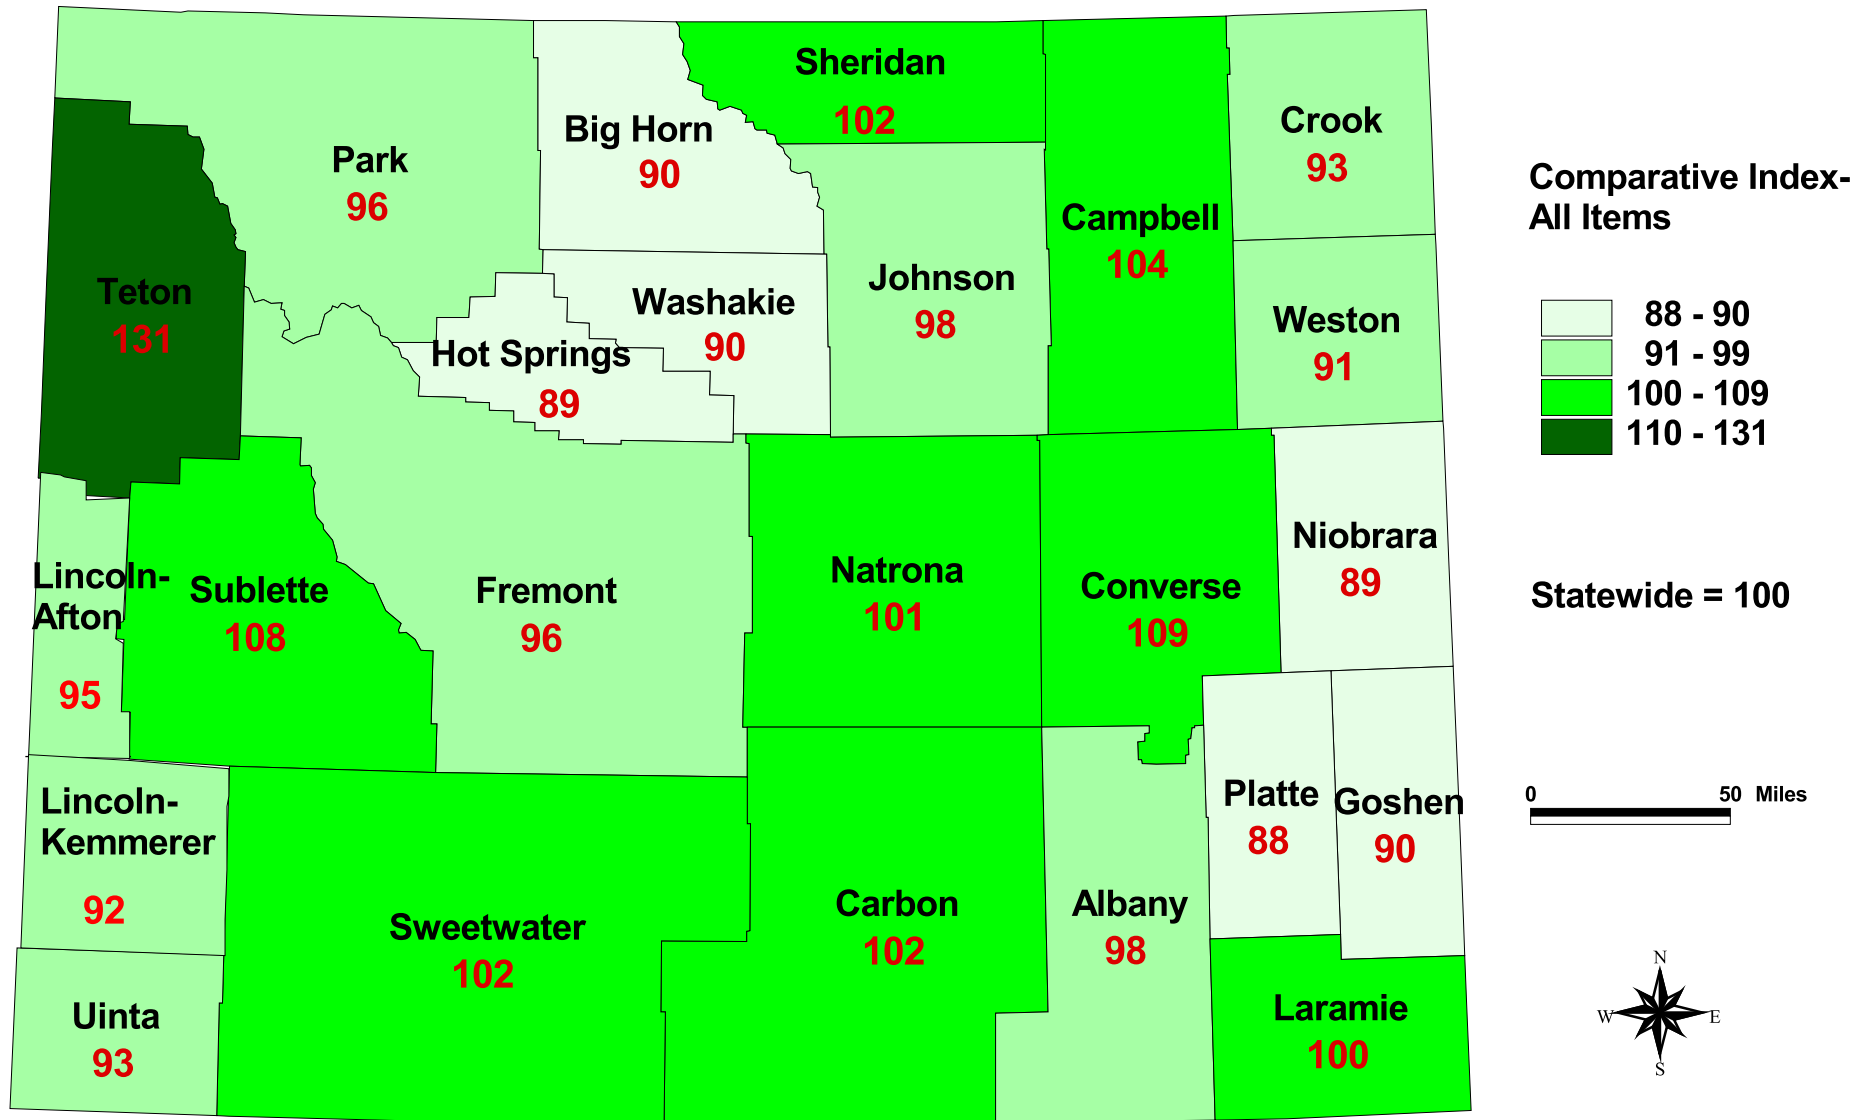

Wyoming Comparative Cost of Living Index - Second Quarter of 2014

Note: Starting with the 2Q03 WCLI report, North Lincoln County (Afton) is included in the comparative index, and is tabulated separately from South Lincoln County (Kemmerer).