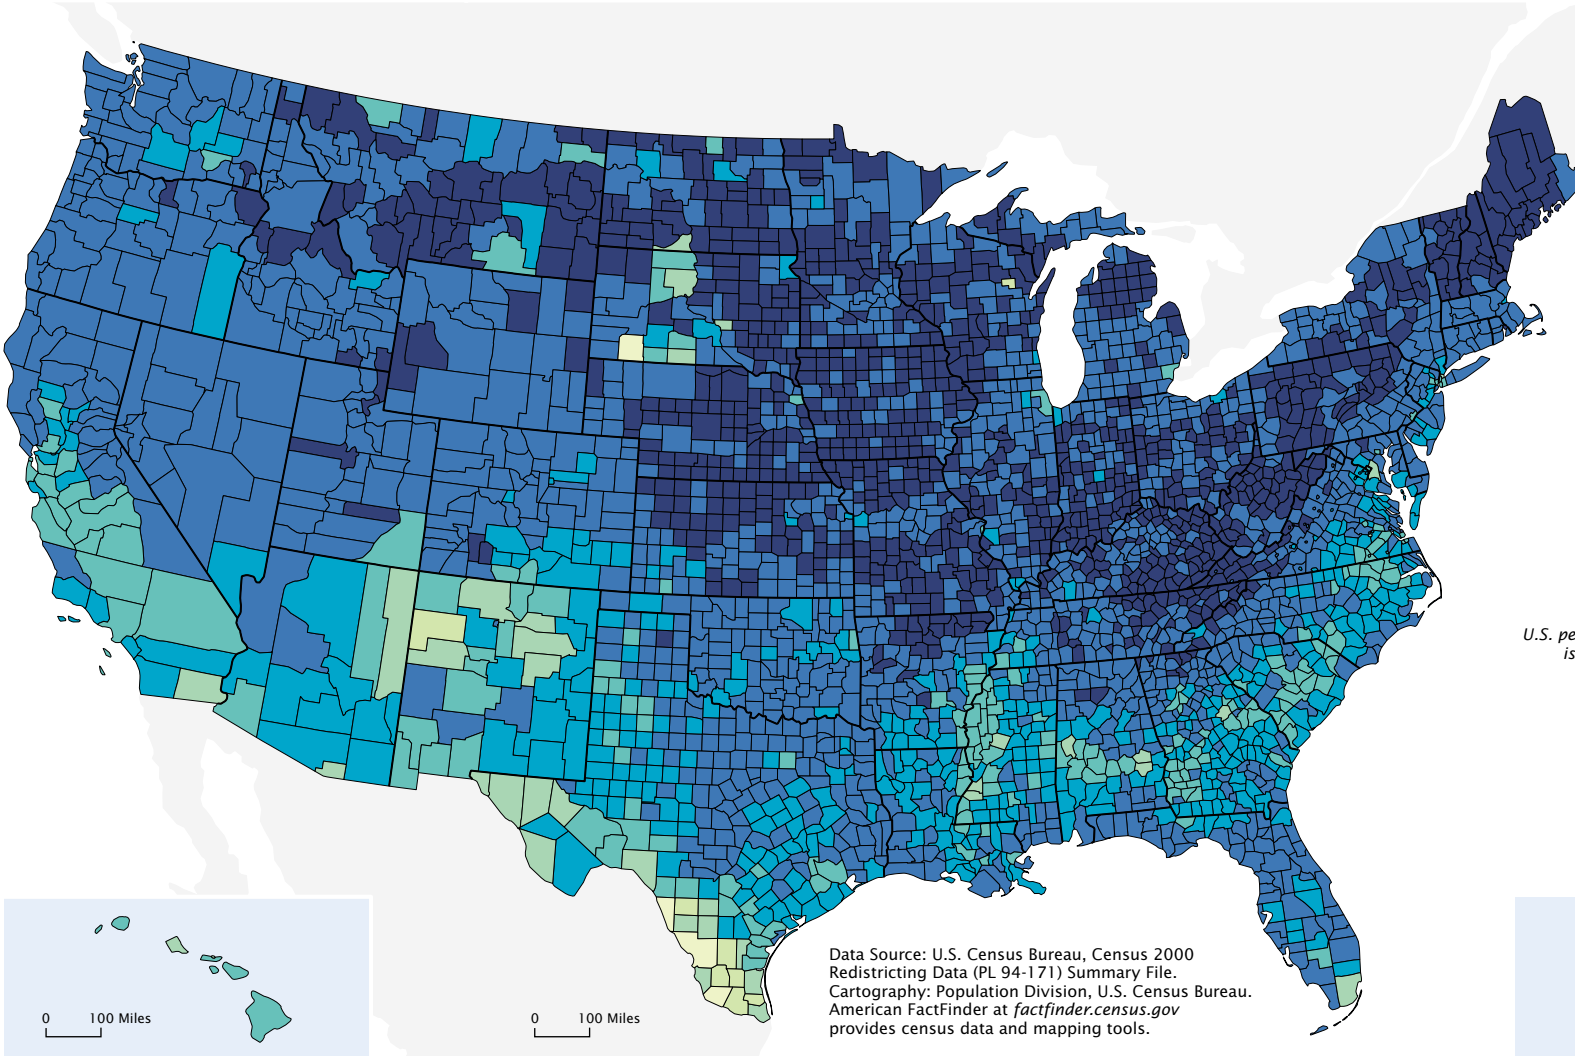

Percent of Population, 2000
 One Race:
 White
 Not Hispanic or Latino Origin

Not Hispanic:
 People indicating
 exactly one race,
 White, as a percent
 of total population
 by state

This map is one of a series of 14 "Percent of Population" maps with comparable categories for counties. Breaks defining map categories differ by small amounts among maps in the series to include the U.S. percent for the specific group mapped.

Population not
 Hispanic or
 Latino origin:
 People indicating
 exactly one race,
 White, as a
 percent of total
 population by
 county

Data Source: U.S. Census Bureau, Census 2000 Redistricting Data (PL 94-171) Summary File.
 Cartography: Population Division, U.S. Census Bureau.
 American FactFinder at factfinder.census.gov provides census data and mapping tools.