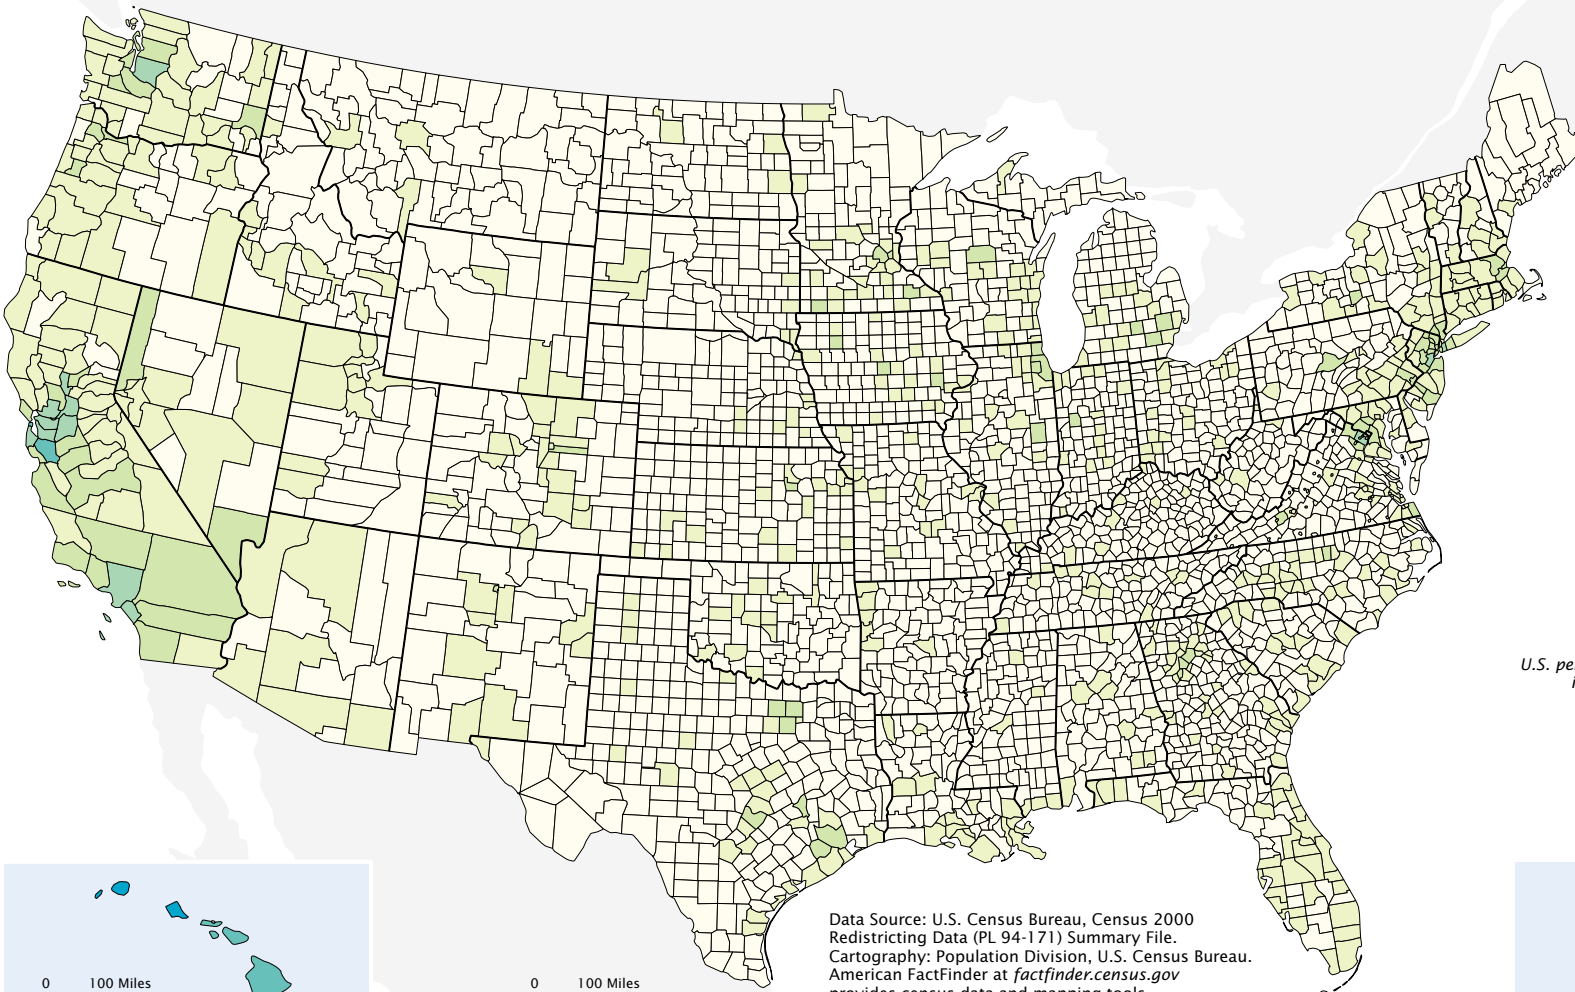

Percent of Population, 2000 One or More Races Including Asian

People indicating one or more races including Asian as a percent of total population by state

This map is one of a series of 14 "Percent of Population" maps with comparable categories for counties. Breaks defining map categories differ by small amounts among maps in the series to include the U.S. percent for the specific group mapped.

People indicating one or more races including Asian as a percent of total population by county

Data Source: U.S. Census Bureau, Census 2000 Redistricting Data (PL 94-171) Summary File.
Cartography: Population Division, U.S. Census Bureau.
American FactFinder at factfinder.census.gov provides census data and mapping tools.