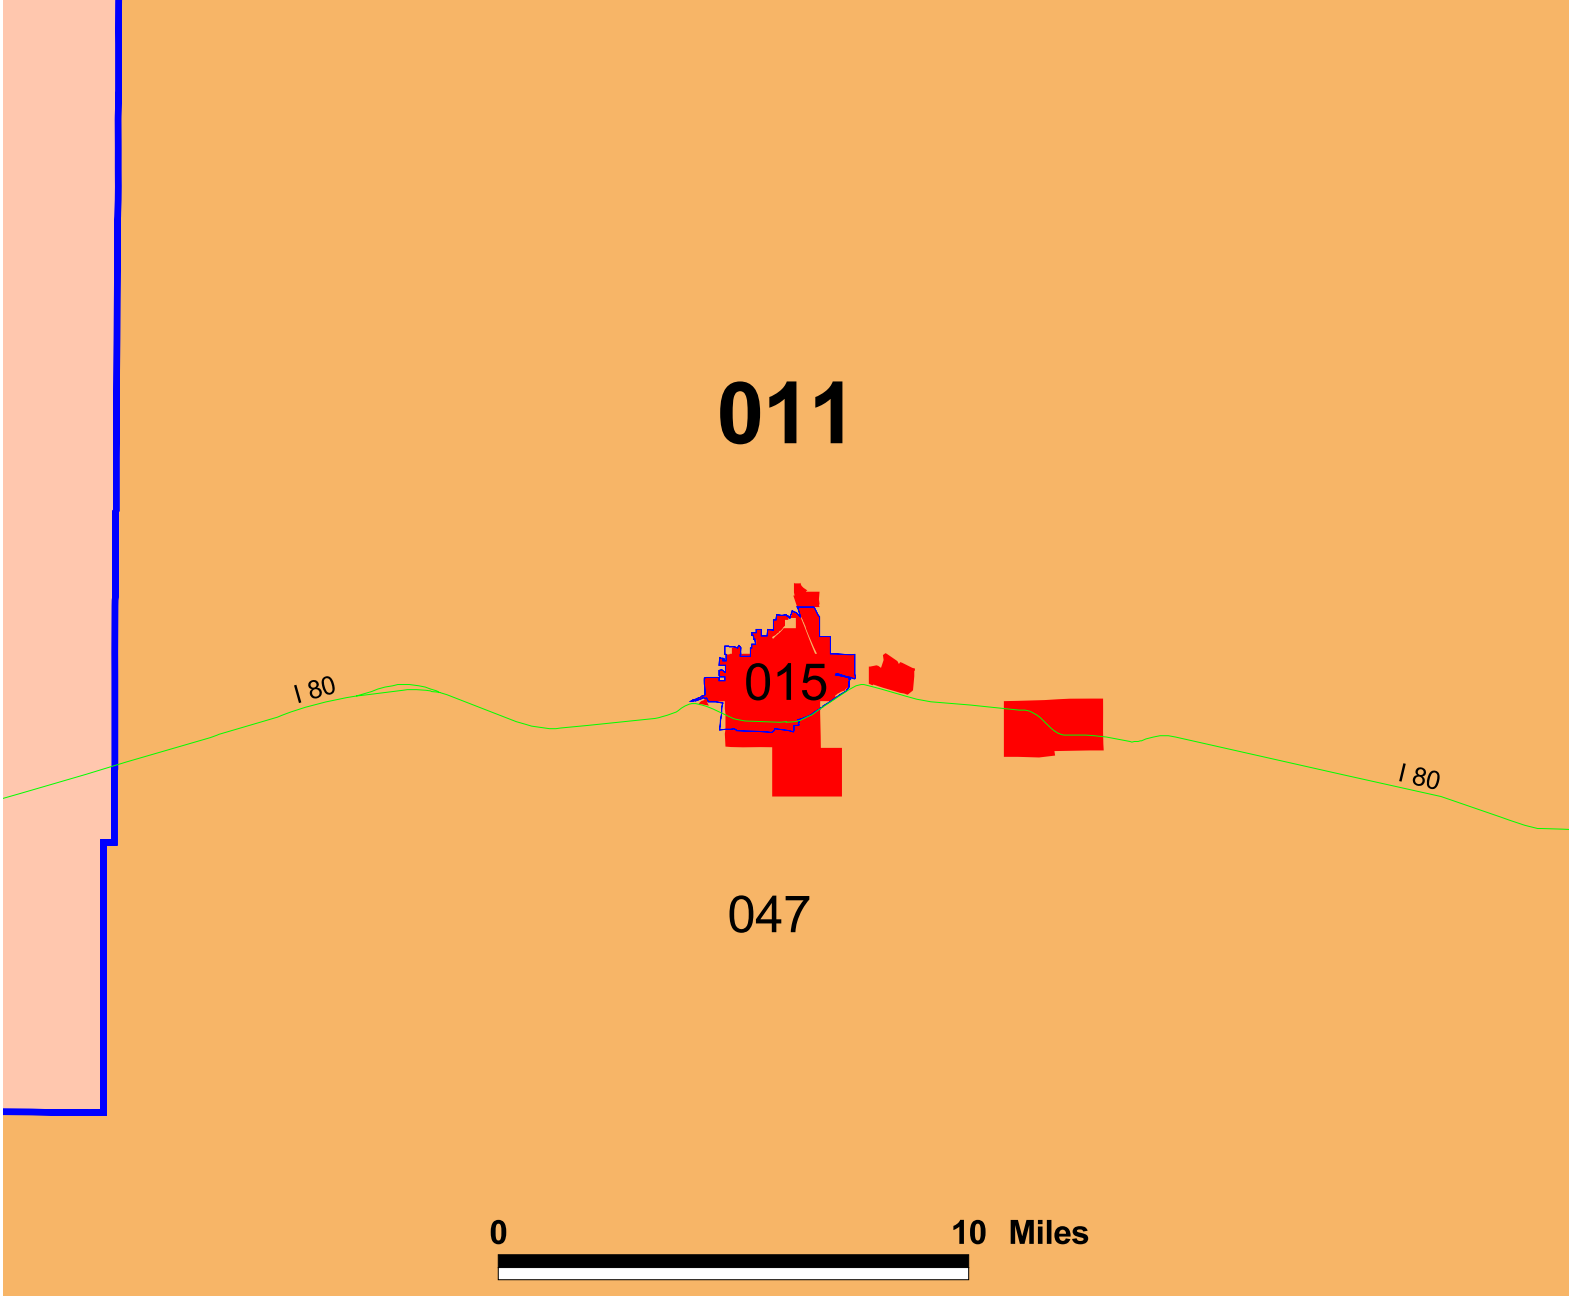

Wyoming Senate and House Districts

Source: U.S. Census Bureau

Prepared by Wyoming Economic Analysis Division

State Legislative District - Casper Area

State Legislative District - Cheyenne Area

State Legislative District - Evanston Area

State Legislative District - Gillette Area

State Legislative District - Green River and Rock Springs Area

State Legislative District - Laramie Area

State Legislative District - Rawlins Area

State Legislative District - Riverton Area

State Legislative District - Sheridan Area