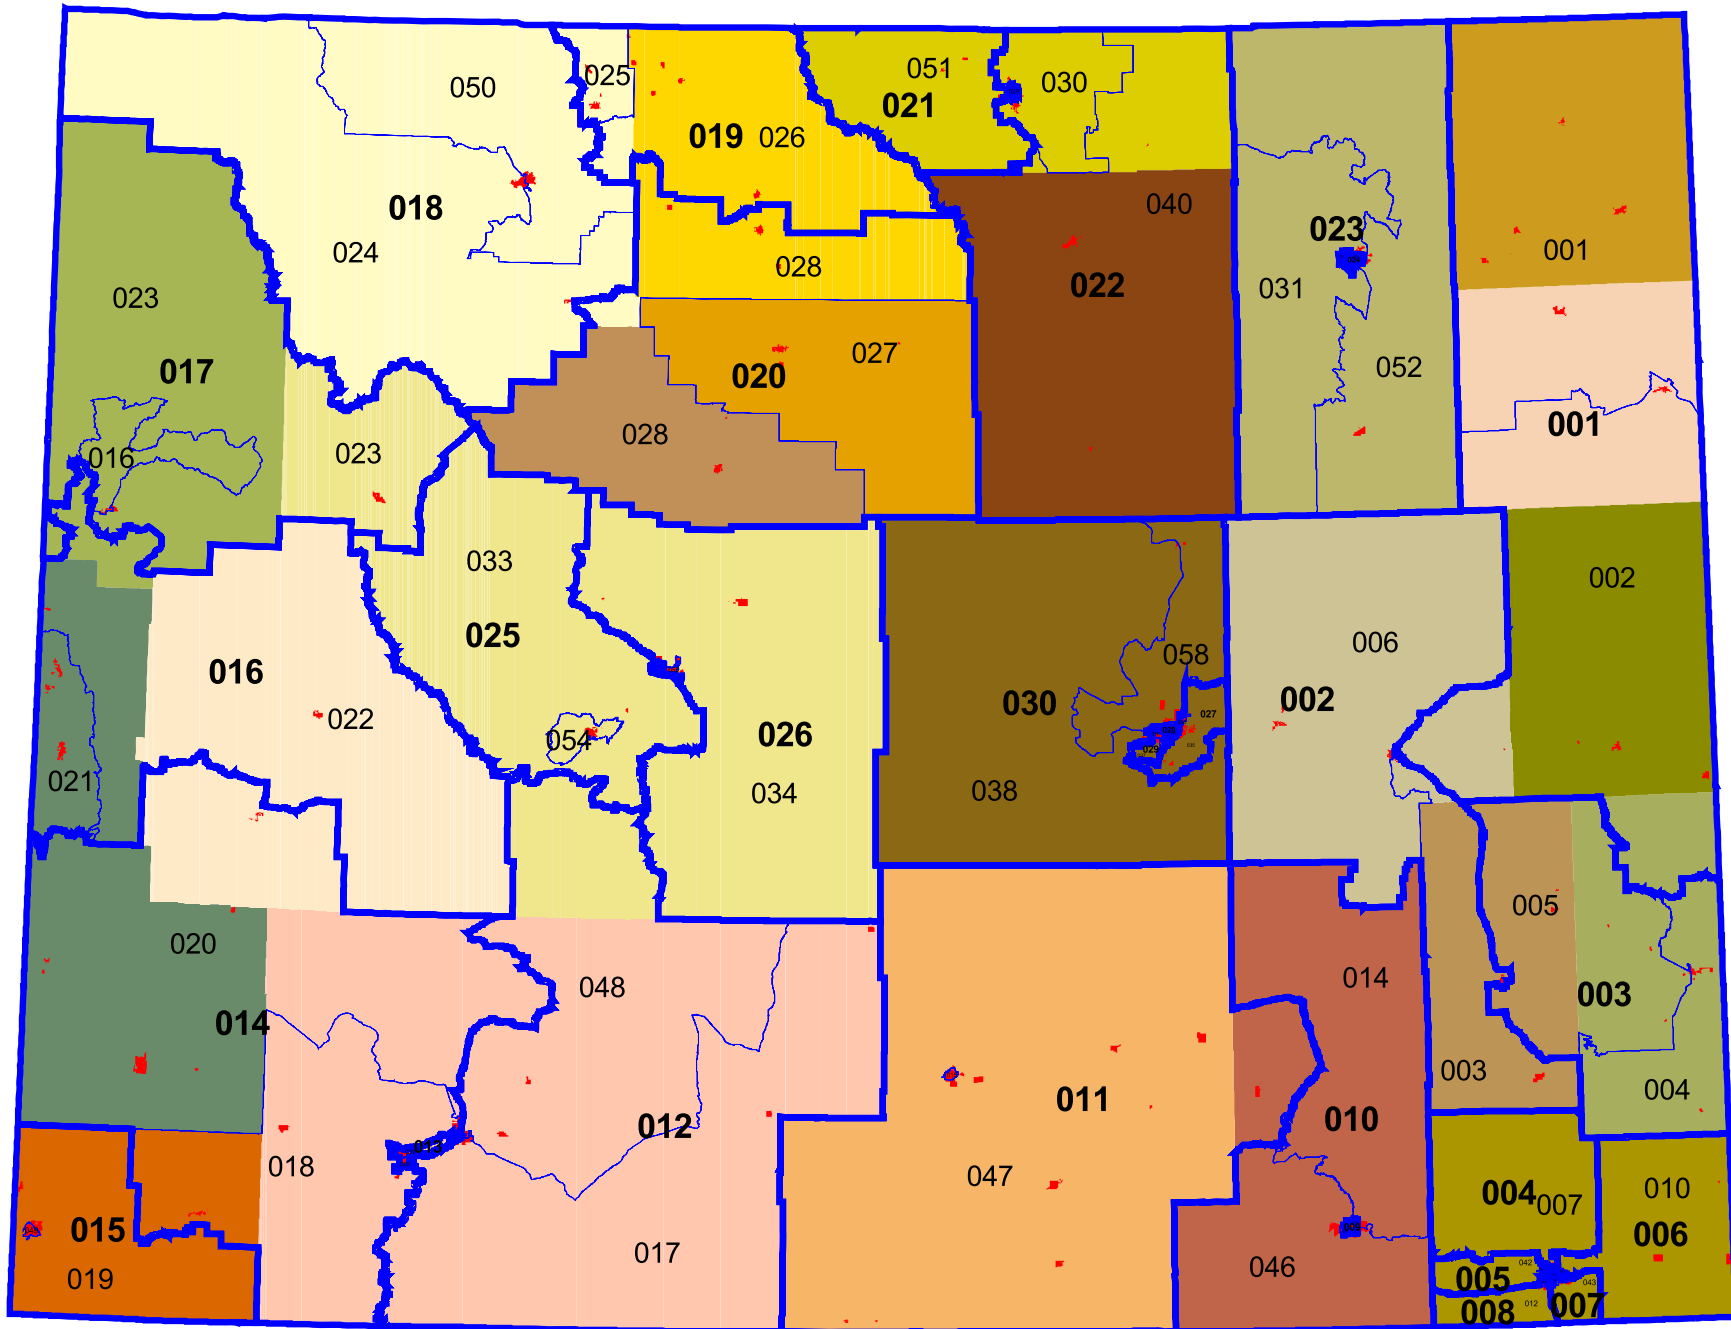

Wyoming Senate and House Districts

Source: U.S. Census Bureau

Prepared by Wyoming Economic Analysis Division

State Legislative District - Casper Area

State Legislative District - Cheyenne Area

State Legislative District - Evanston Area

State Legislative District - Gillette Area

State Legislative District - Green River and Rock Springs Area

State Legislative District - Laramie Area

State Legislative District - Rawlins Area

State Legislative District - Riverton Area

State Legislative District - Sheridan Area