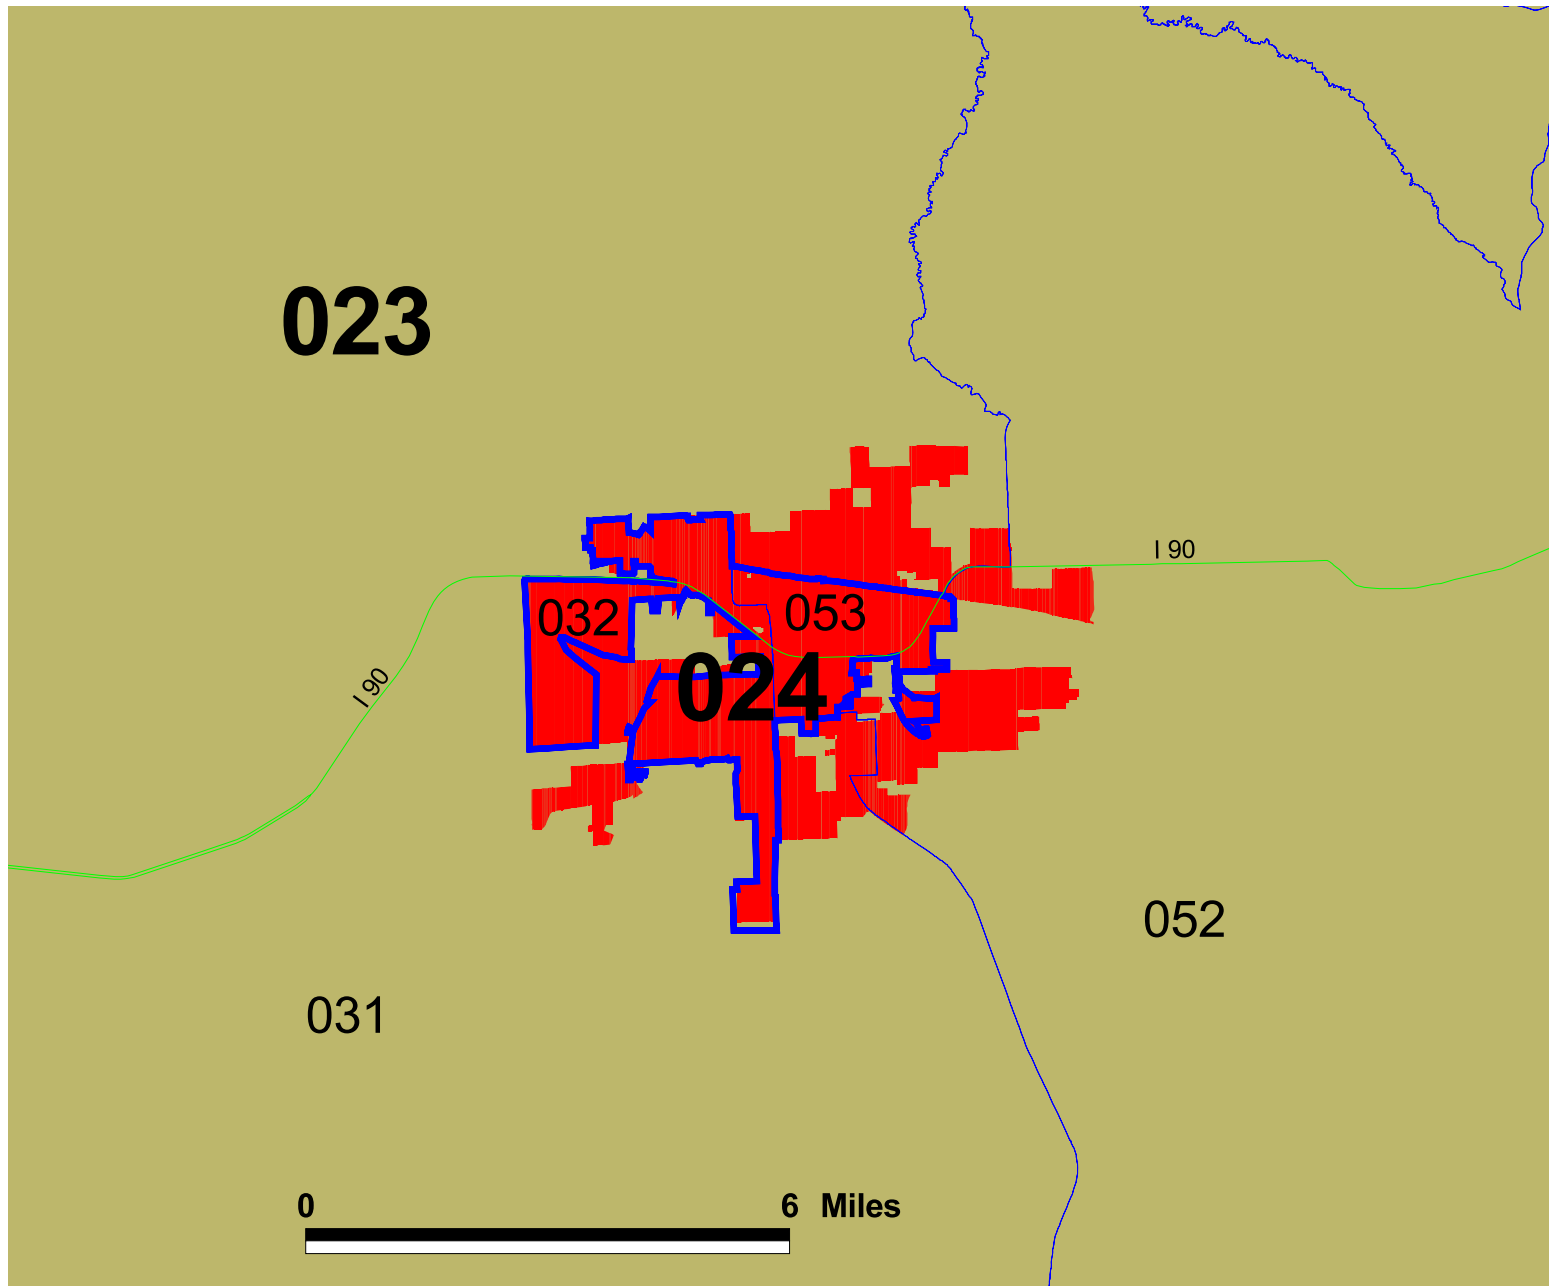

Wyoming Senate and House Districts

Source: U.S. Census Bureau

Prepared by Wyoming Economic Analysis Division

State Legislative District - Casper Area

State Legislative District - Cheyenne Area

State Legislative District - Evanston Area

State Legislative District - Gillette Area

State Legislative District - Green River and Rock Springs Area

State Legislative District - Laramie Area

State Legislative District - Rawlins Area

State Legislative District - Riverton Area

State Legislative District - Sheridan Area