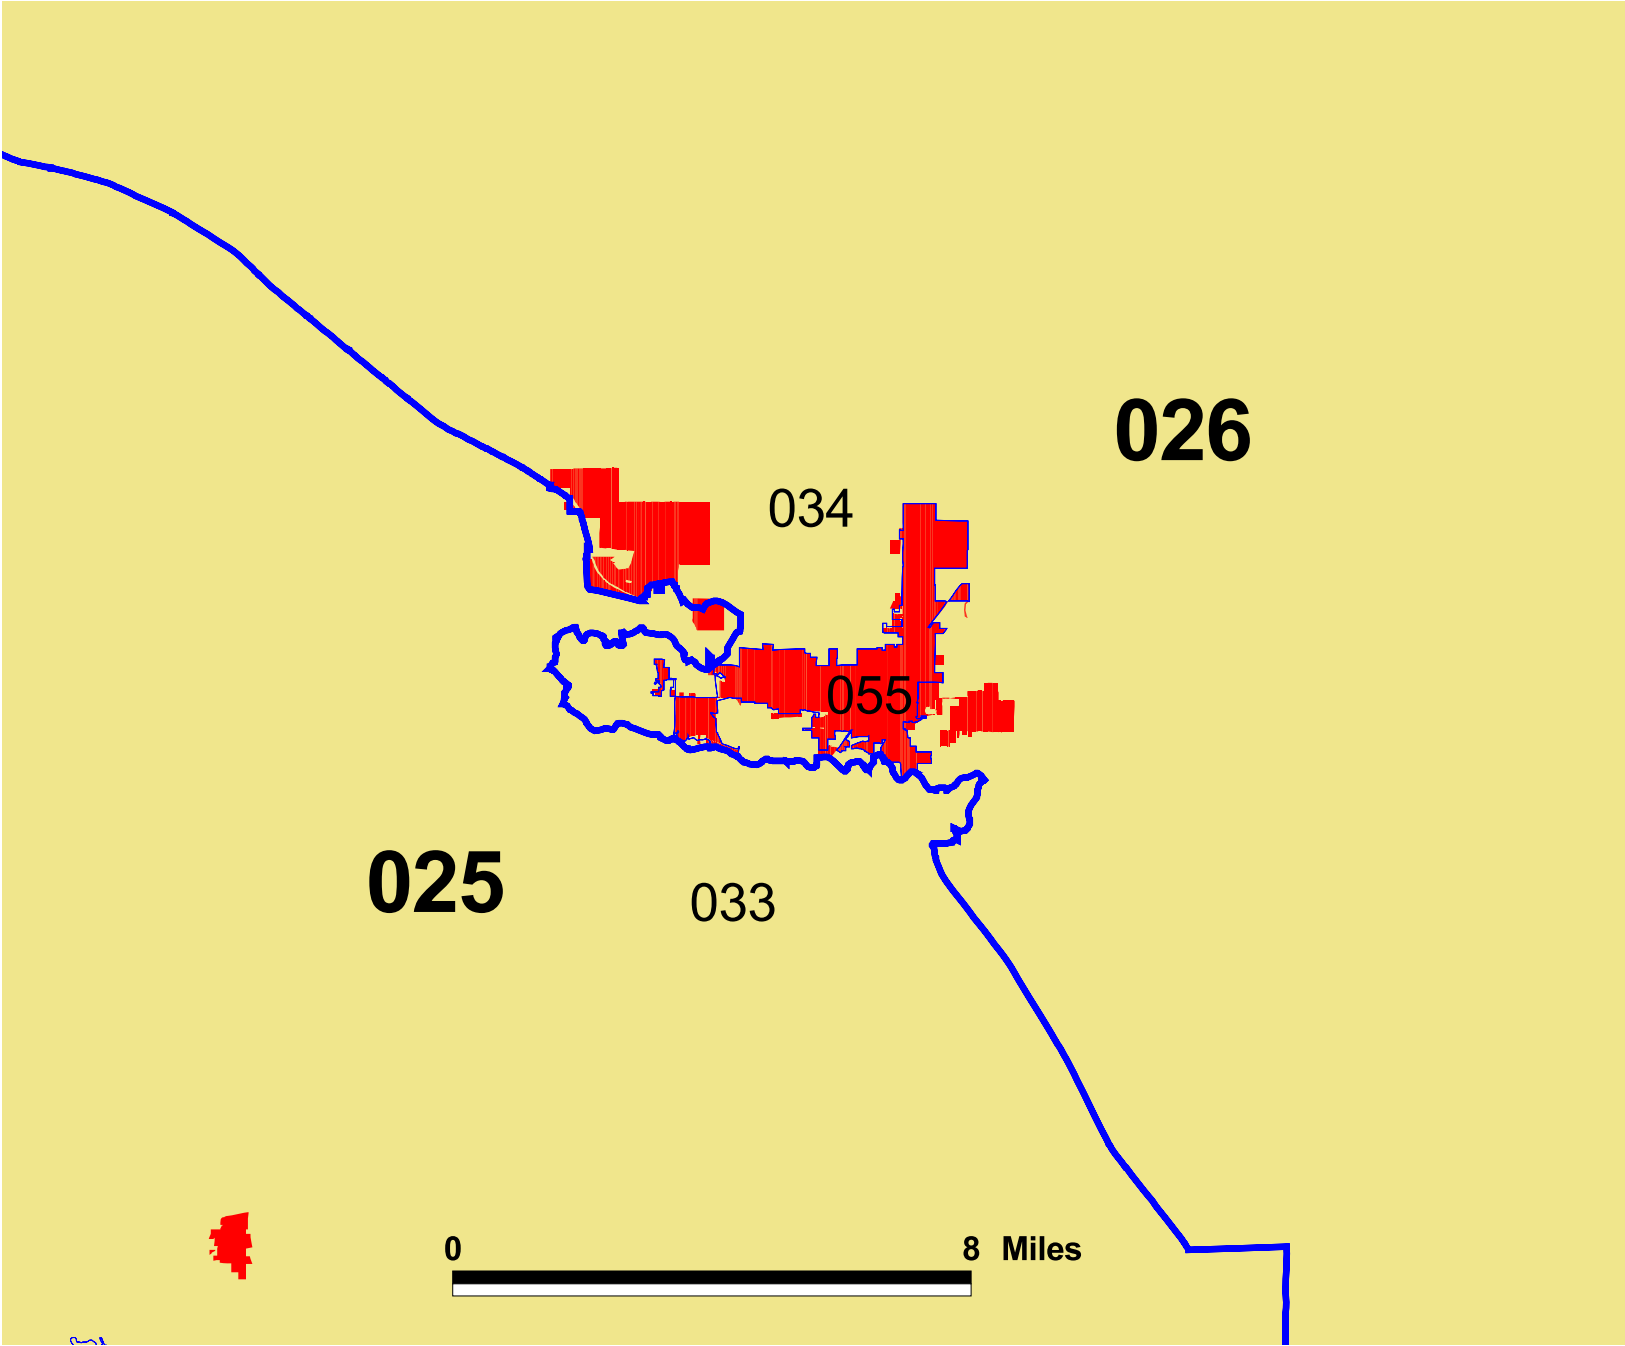

Wyoming Senate and House Districts

Source: U.S. Census Bureau

Prepared by Wyoming Economic Analysis Division

State Legislative District - Casper Area

State Legislative District - Cheyenne Area

State Legislative District - Evanston Area

State Legislative District - Gillette Area

State Legislative District - Green River and Rock Springs Area

State Legislative District - Laramie Area

State Legislative District - Rawlins Area

State Legislative District - Riverton Area

State Legislative District - Sheridan Area