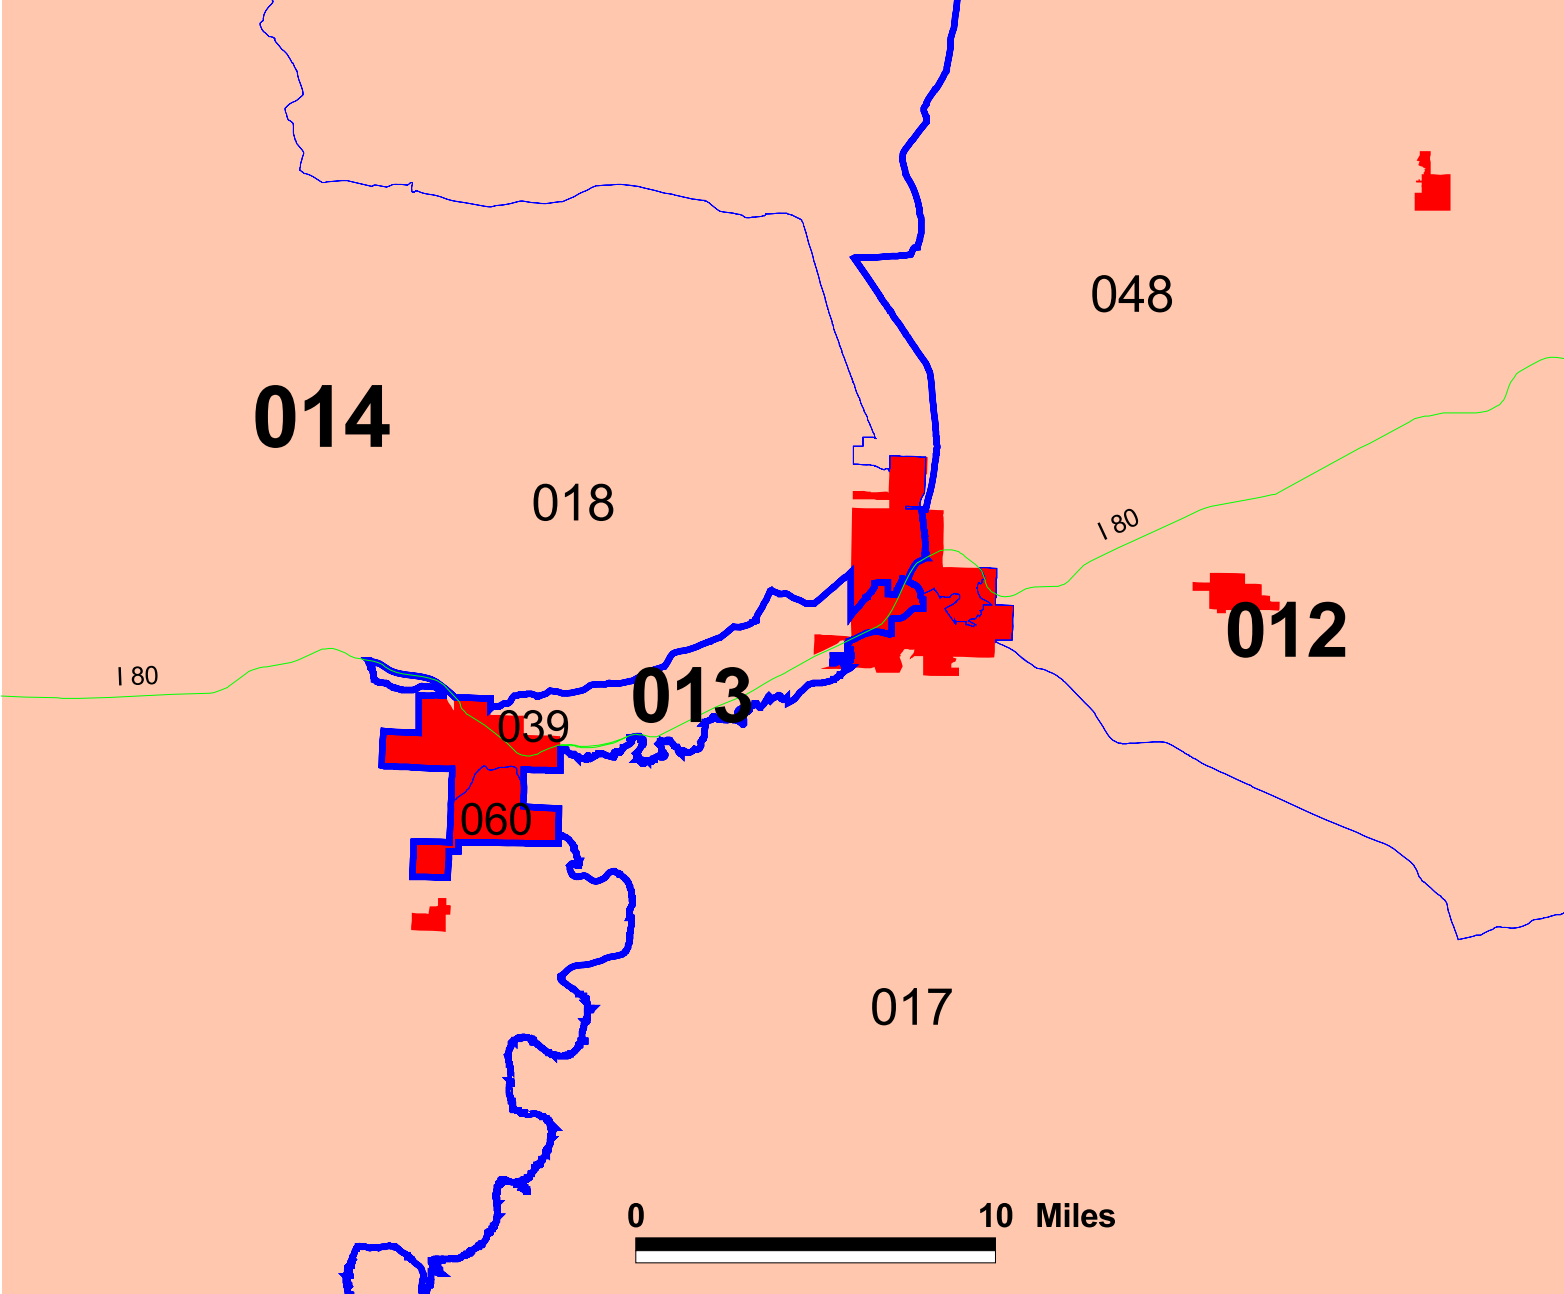

Wyoming Senate and House Districts

Source: U.S. Census Bureau

Prepared by Wyoming Economic Analysis Division

State Legislative District - Casper Area

State Legislative District - Cheyenne Area

State Legislative District - Evanston Area

State Legislative District - Gillette Area

State Legislative District - Green River and Rock Springs Area

State Legislative District - Laramie Area

State Legislative District - Rawlins Area

State Legislative District - Riverton Area

State Legislative District - Sheridan Area