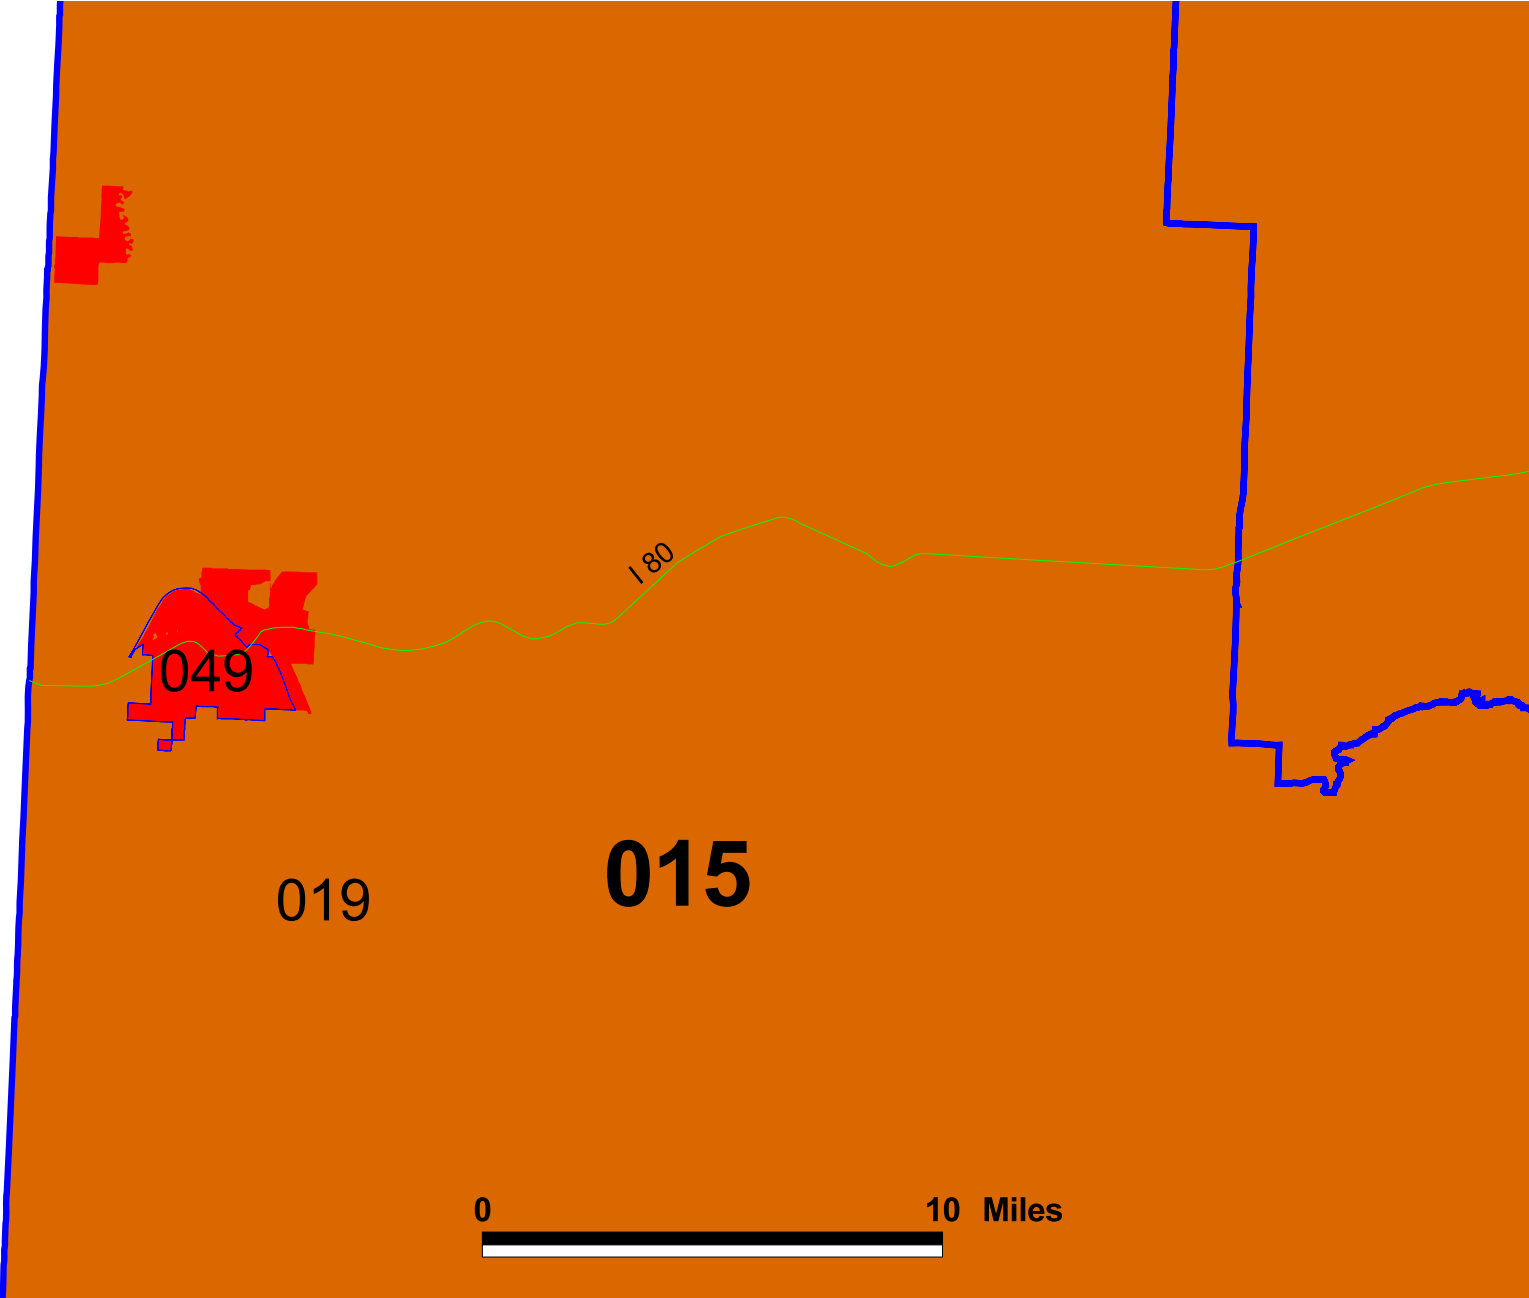

Wyoming Senate and House Districts

Source: U.S. Census Bureau

Prepared by Wyoming Economic Analysis Division

State Legislative District - Casper Area

State Legislative District - Cheyenne Area

State Legislative District - Evanston Area

State Legislative District - Gillette Area

State Legislative District - Green River and Rock Springs Area

State Legislative District - Laramie Area

State Legislative District - Rawlins Area

State Legislative District - Riverton Area

State Legislative District - Sheridan Area