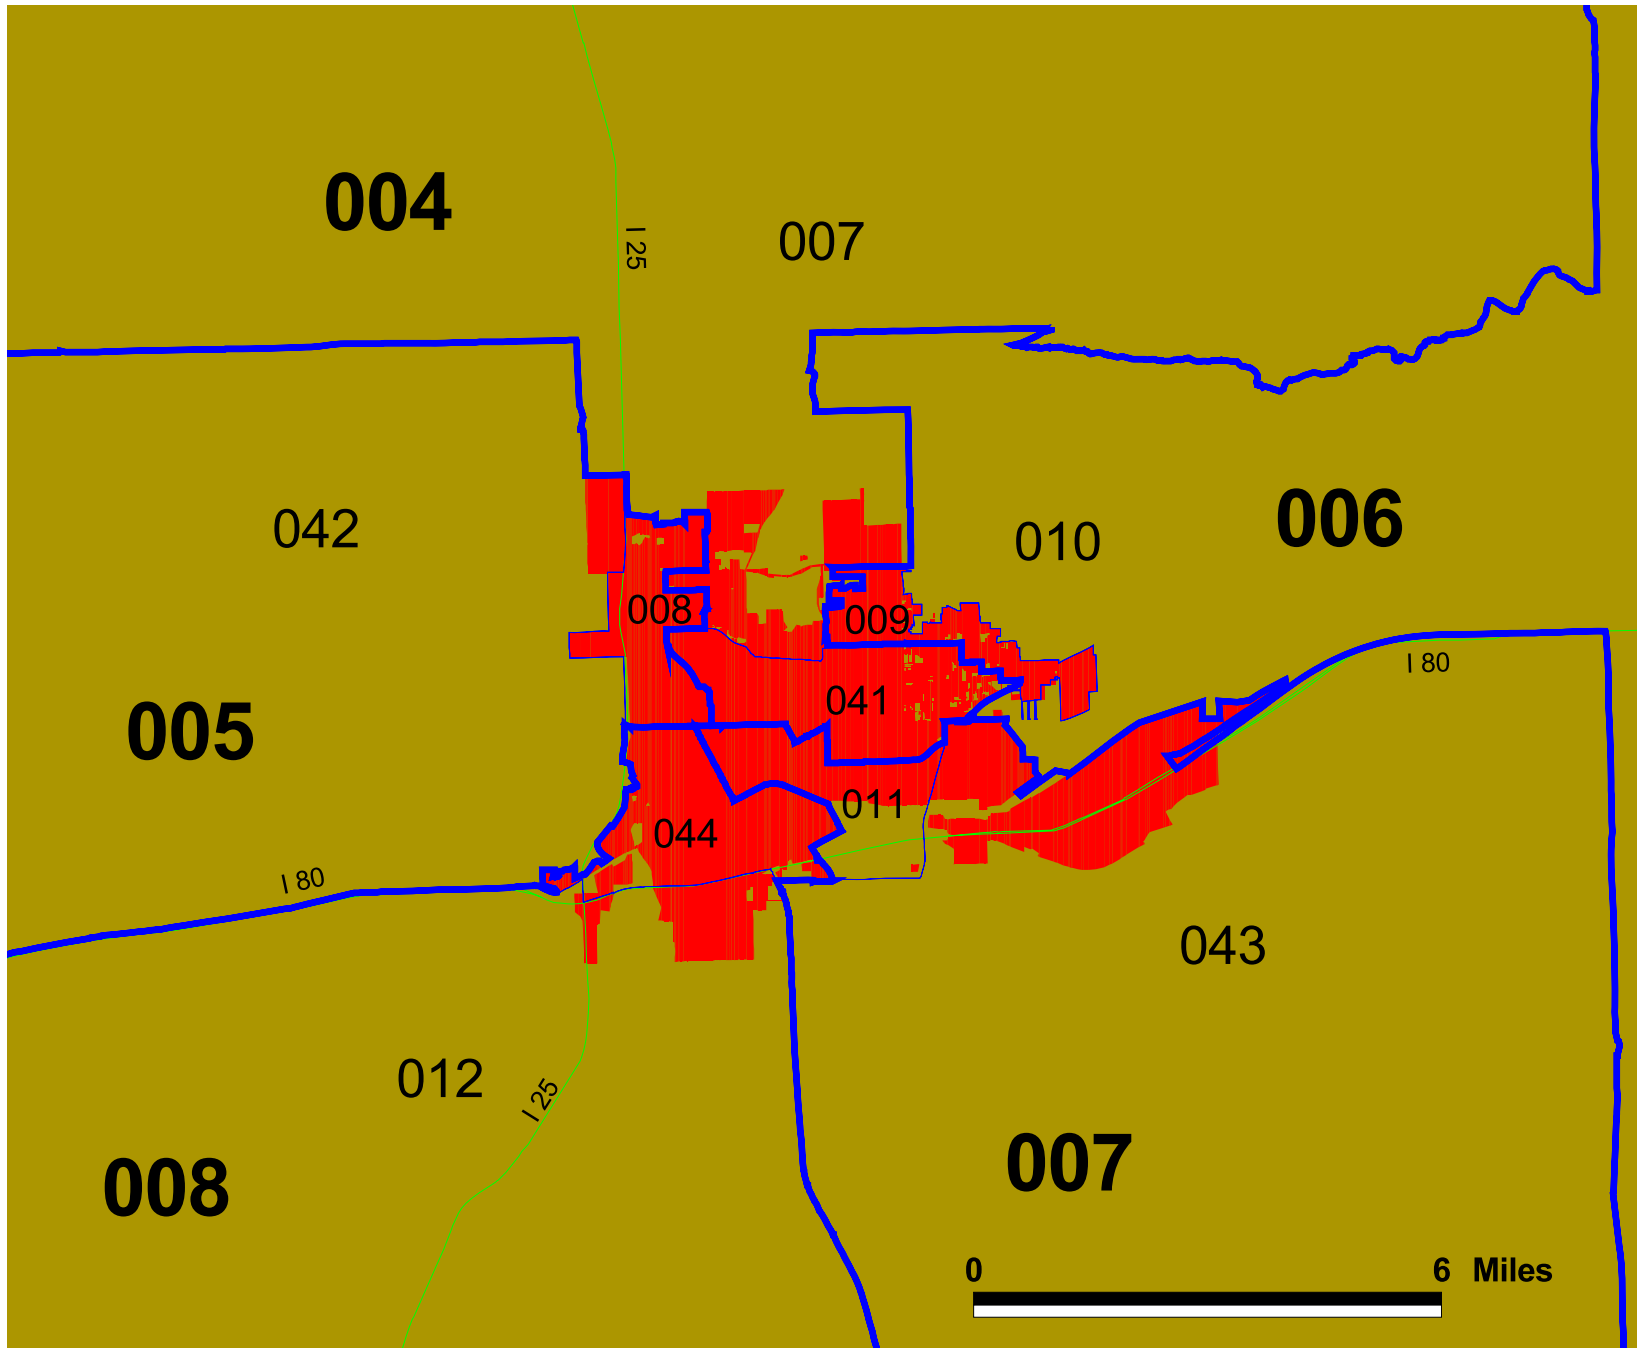

Wyoming Senate and House Districts

Source: U.S. Census Bureau

Prepared by Wyoming Economic Analysis Division

State Legislative District - Casper Area

State Legislative District - Cheyenne Area

State Legislative District - Evanston Area

State Legislative District - Gillette Area

State Legislative District - Green River and Rock Springs Area

State Legislative District - Laramie Area

State Legislative District - Rawlins Area

State Legislative District - Riverton Area

State Legislative District - Sheridan Area