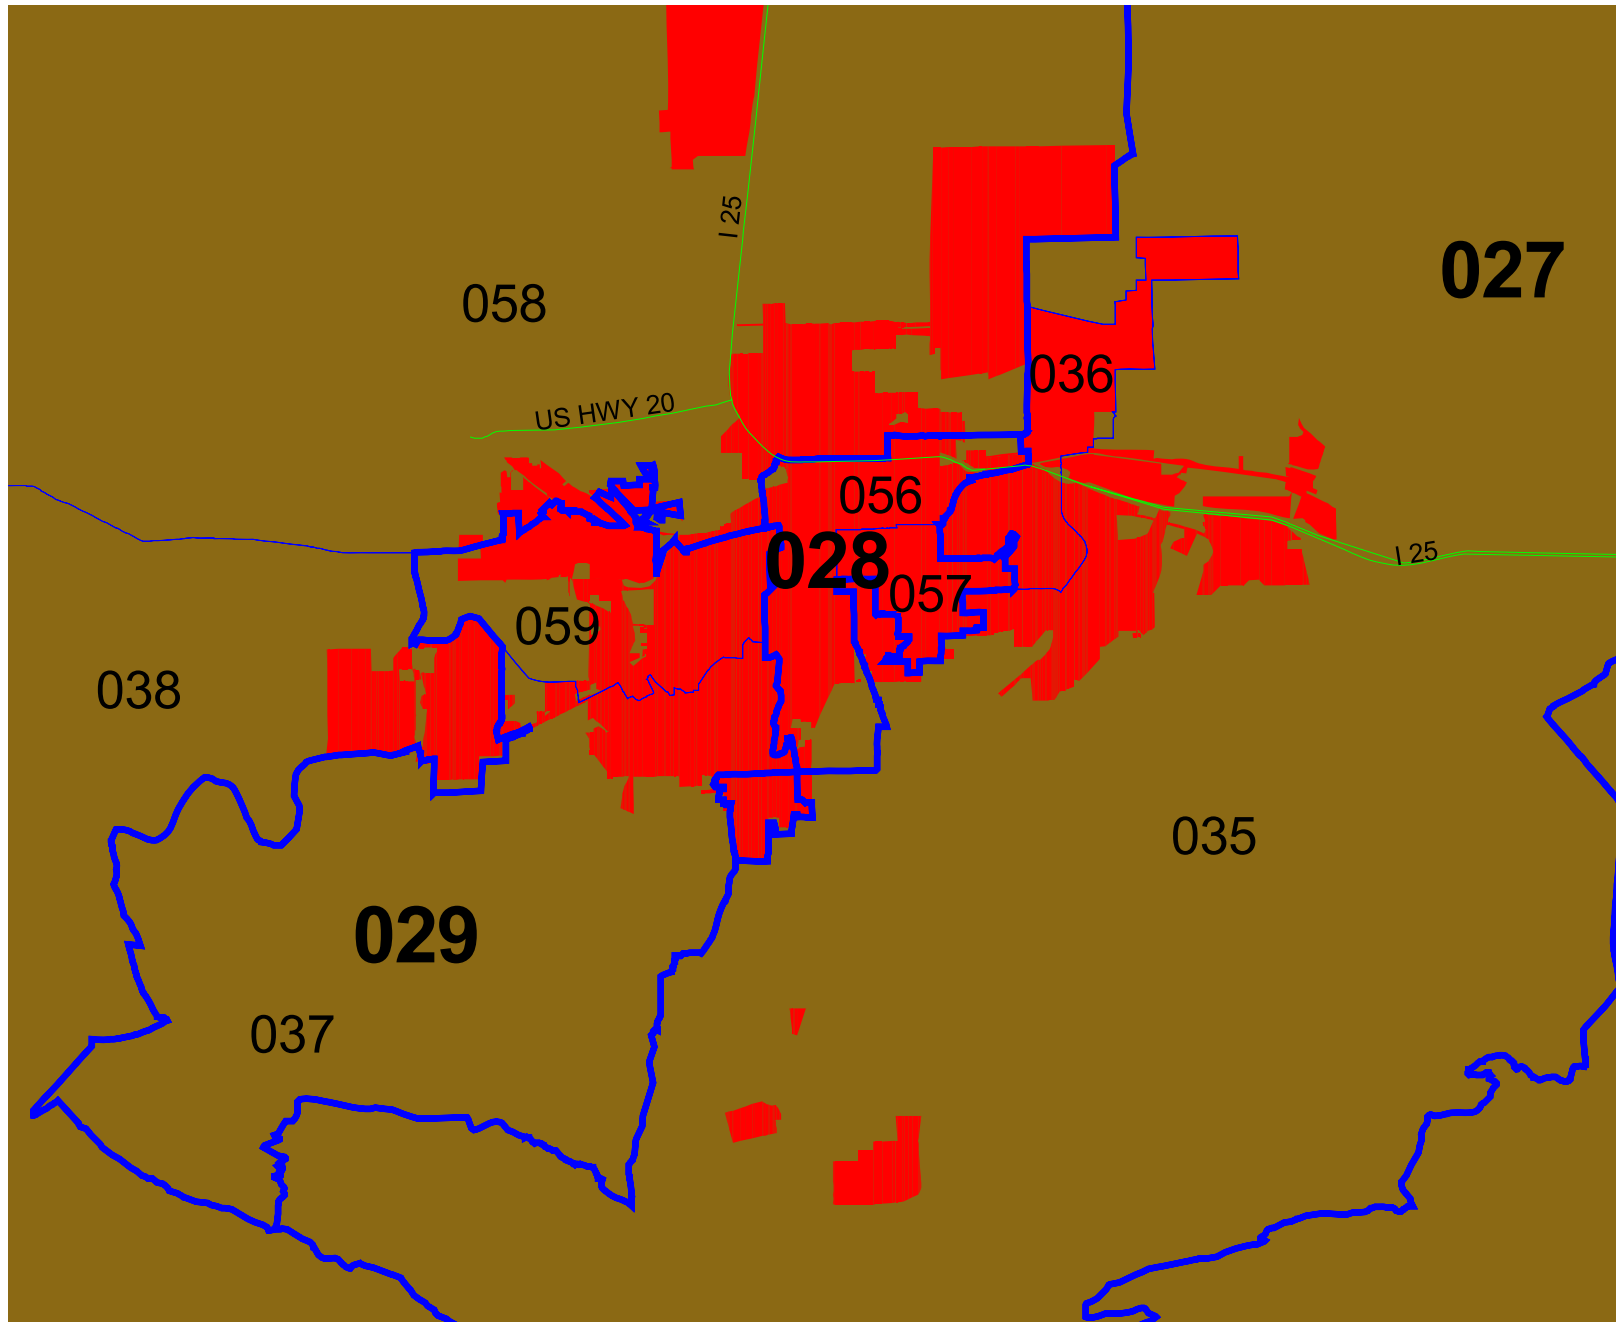

Wyoming Senate and House Districts

Source: U.S. Census Bureau

Prepared by Wyoming Economic Analysis Division

State Legislative District - Casper Area

State Legislative District - Cheyenne Area

State Legislative District - Evanston Area

State Legislative District - Gillette Area

State Legislative District - Green River and Rock Springs Area

State Legislative District - Laramie Area

State Legislative District - Rawlins Area

State Legislative District - Riverton Area

State Legislative District - Sheridan Area